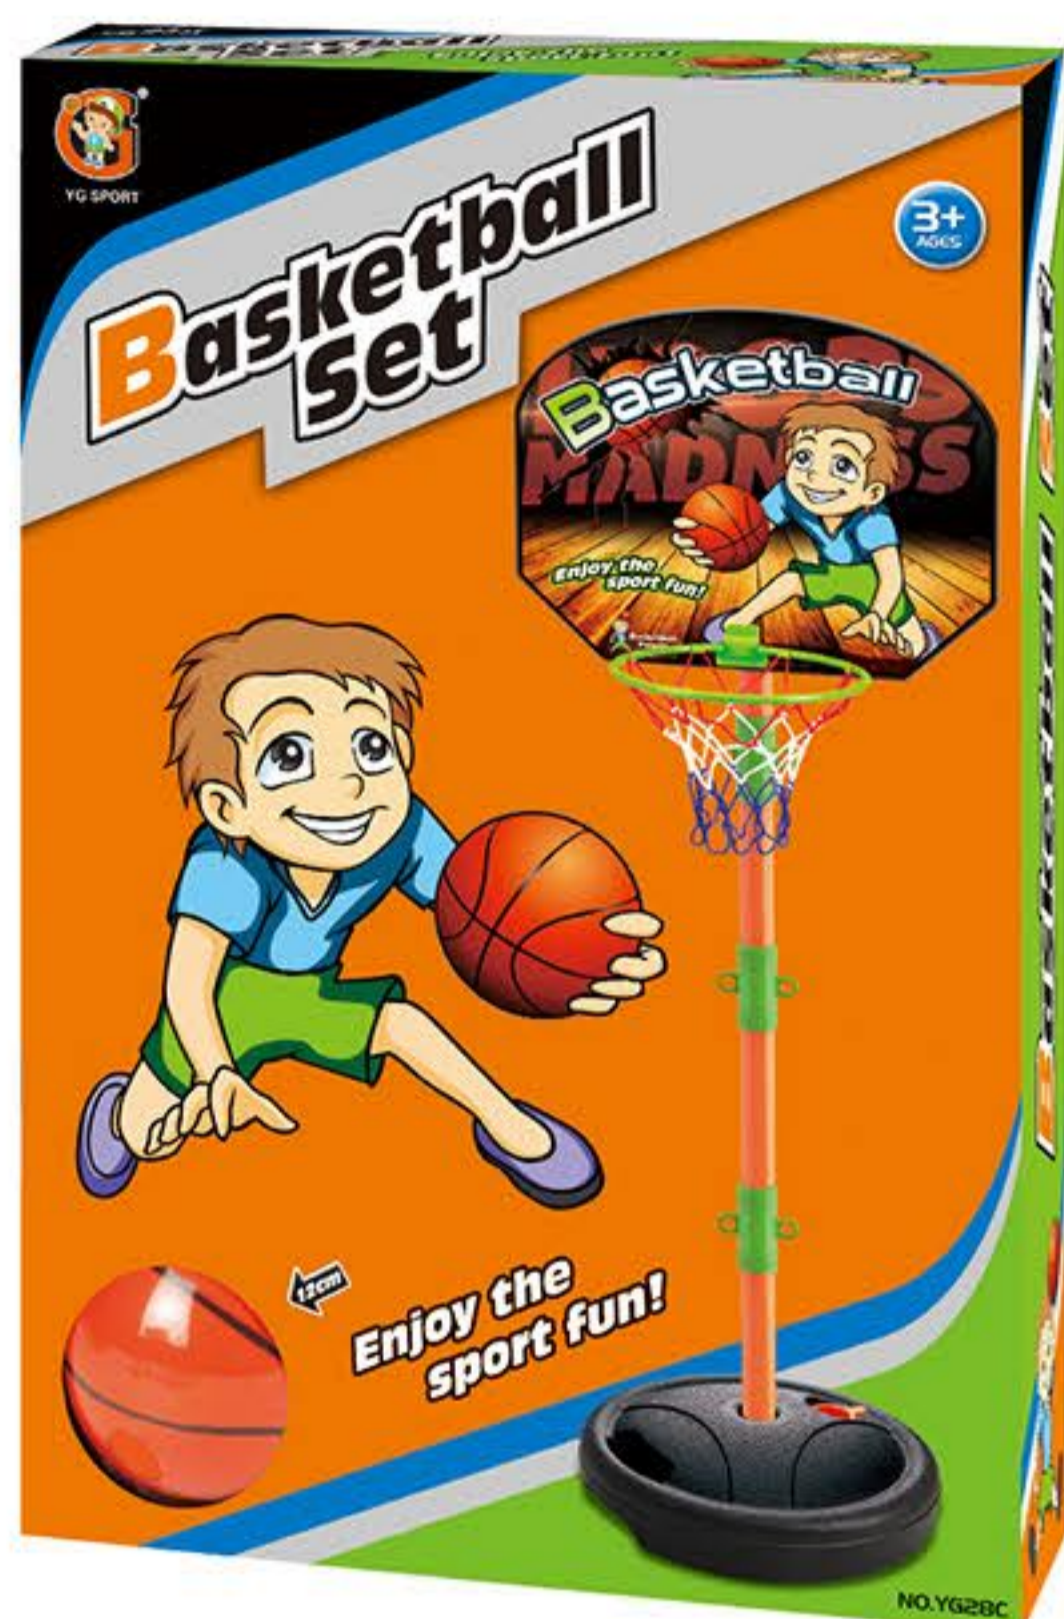

# Glider

ITEM NO. YG32Y  
 OPENS TO 18" WIDE\*9.5" TALL GLIDES OVER 100FT  
 PACK: WINDOW BOX  
 QTY: 20 DOZ; 7.94' (MEAS: 88\*36\*71CM)  
 GW/NW: 23/19.5 KGS 20'/31680 PCS; 40'/64800 PCS

ITEM NO. YG28C  
 BASKETBALL SET  
 PACK: WINDOW BOX  
 QTY: 1 DOZ; 11.1'  
 (MEAS: 73\*55\*78CM)  
 GW/NW: 19/16 KGS  
 20'/1140 PCS;  
 40'/2316 PCS