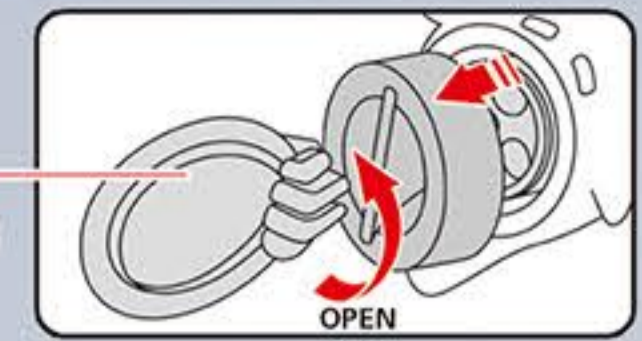

**Turns on when hits the water!**

**REPLACEABLE BATTERY**

Key (Included)

Use the key to open the battery cover and change the batteries.

**Hermit Crab**

ITEN NO. YG62S  
 CATCH THE HERMIT CRAB  
 PACK: DOUBLE BLISTER  
 QTY: 96 PCS  
 CUFT: 7.69 FT  
 MEAS: 90\*39\*62 CM  
 GW/NW: 13 / 10 KGS  
 20'/ 13108 PCS    40'/ 27464 PCS  
 40'HQ/ 31209 PCS