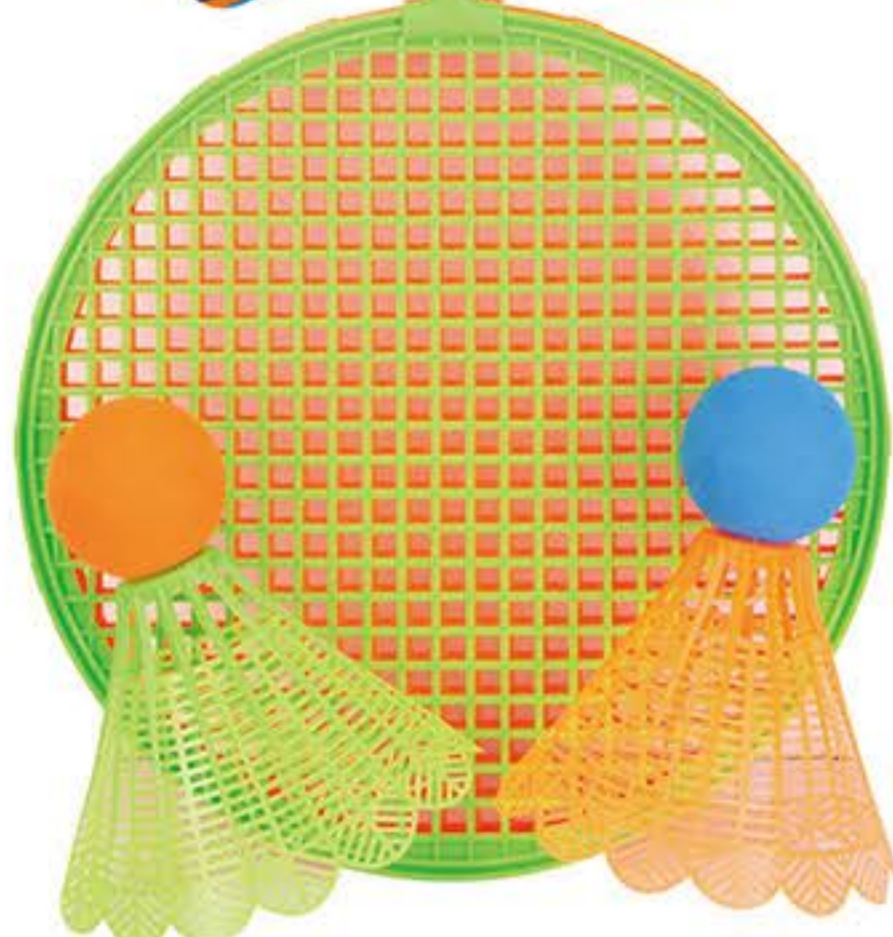

ITEM NO. YG90G
19" CIRCULAR RACKET
PACK: TIE CARD
QTY: 48 PCS
CUFT: 7.48 FT
MEAS: 69*52*59 CM
GW/NW: 17/14 KGS
20'/ 7059 PCS
40'/ 14118 PCS
40'HQ/ 15401 PCS