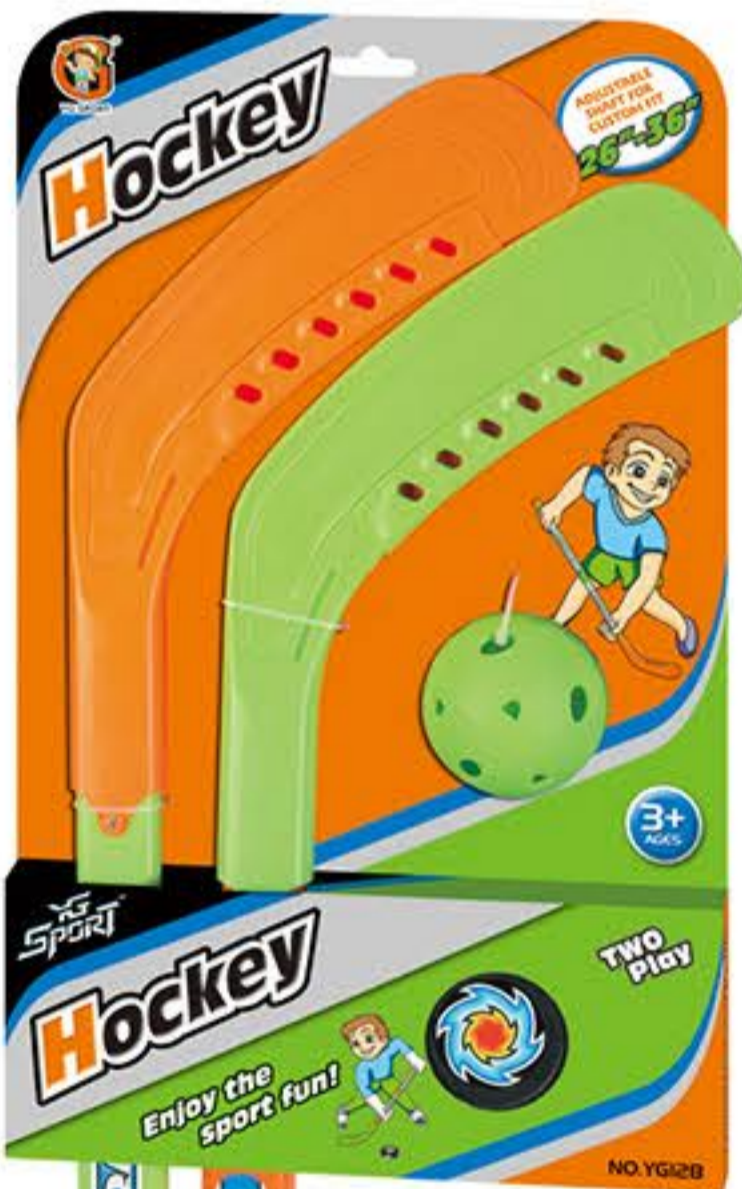

ITEM NO. YG201
9.5" BATTLE SHIELD
PACK: WINDOW BOX
QTY: 2 DOZ; 9.9'
(MEAS: 78*62*58CM)
GW/NW: 16/12.5 KGS
20'/ 2544 PCS;
40'/ 5208 PCS