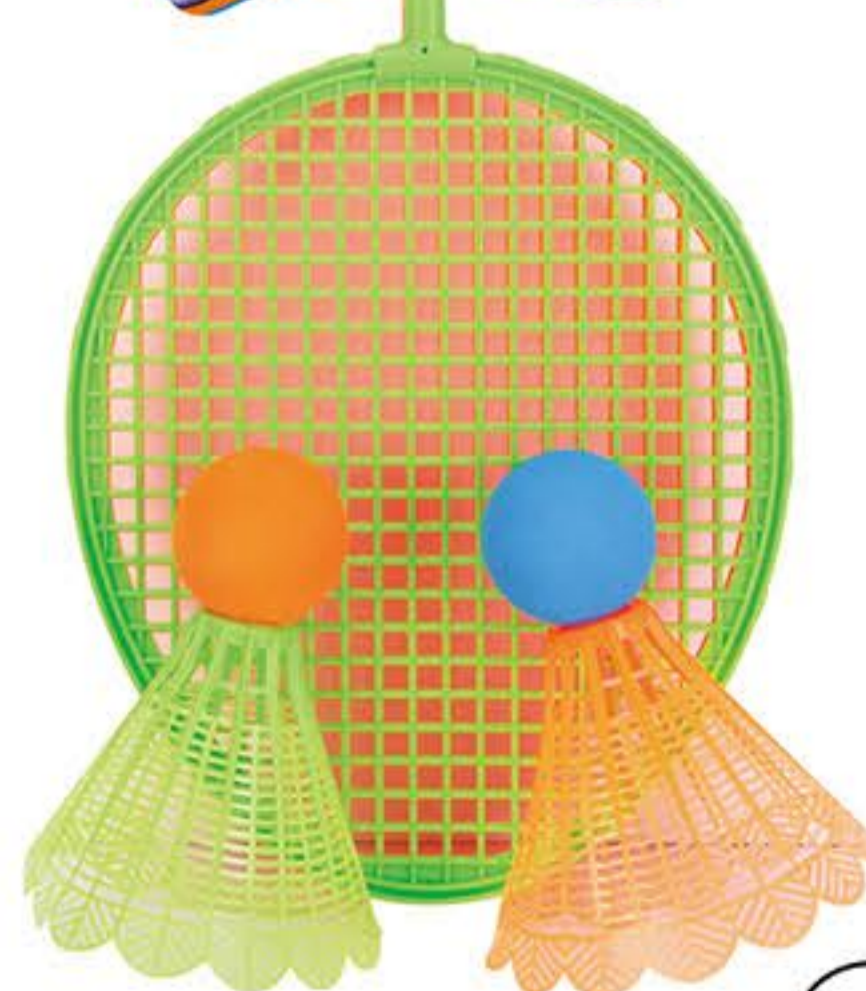

ITEM NO. YG92G
19" OVAL RACKET
PACK: HOLD PRINTED CARD
QTY: 48 PCS
CUFT: 6.52 FT
MEAS: 59*53*59 CM
GW/NW: 17/14 KGS
20'/ 8098 PCS
40'/ 16196 PCS
40'HQ/ 17669 PCS

Racket Set