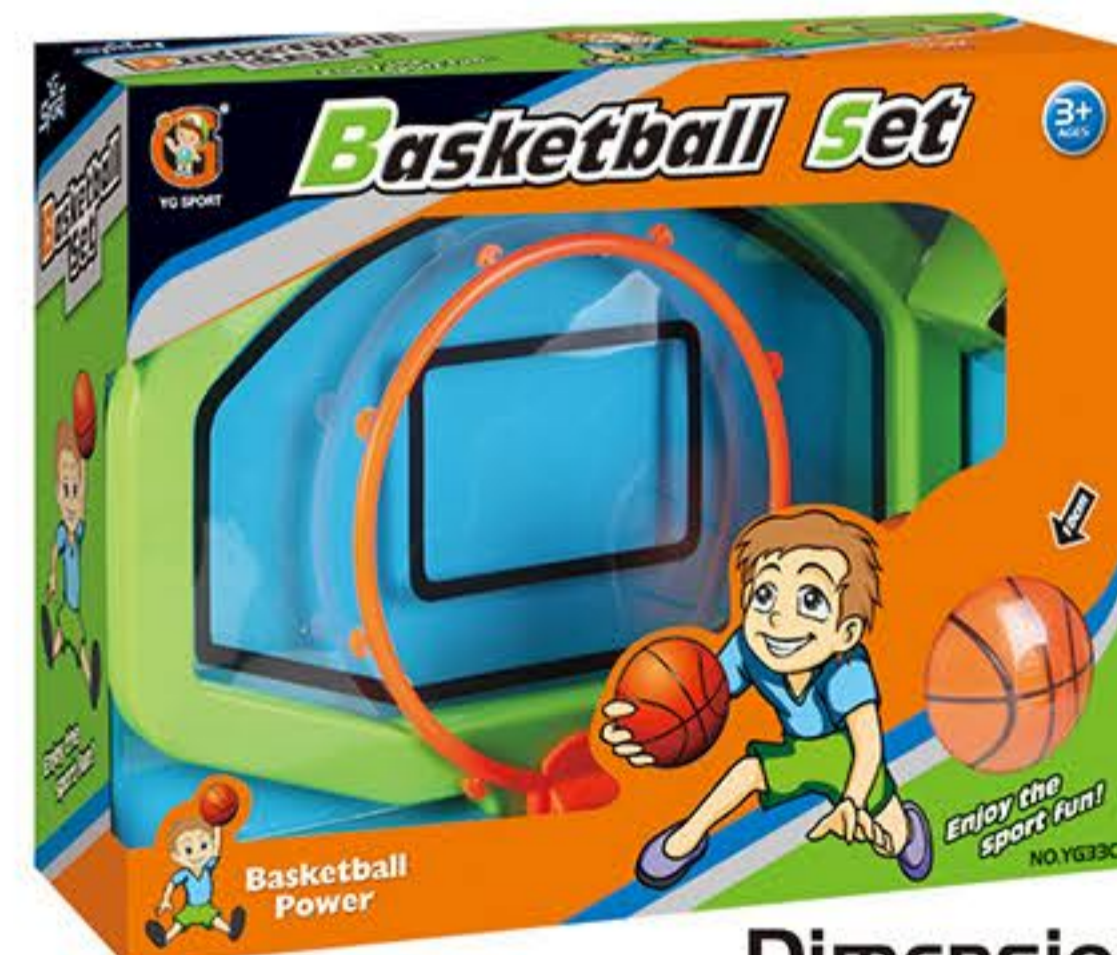

Dimension:
38 x 28cm

ITEM NO. YG33C
BASKETBALL SET
PACK: WINDOW BOX
QTY: 1.5 DOZ; 10.3'
(MEAS: 88*41*81CM)
GW/NW: 14/11 KGS
20'/ 1836 PCS;
40'/ 3744 PCS