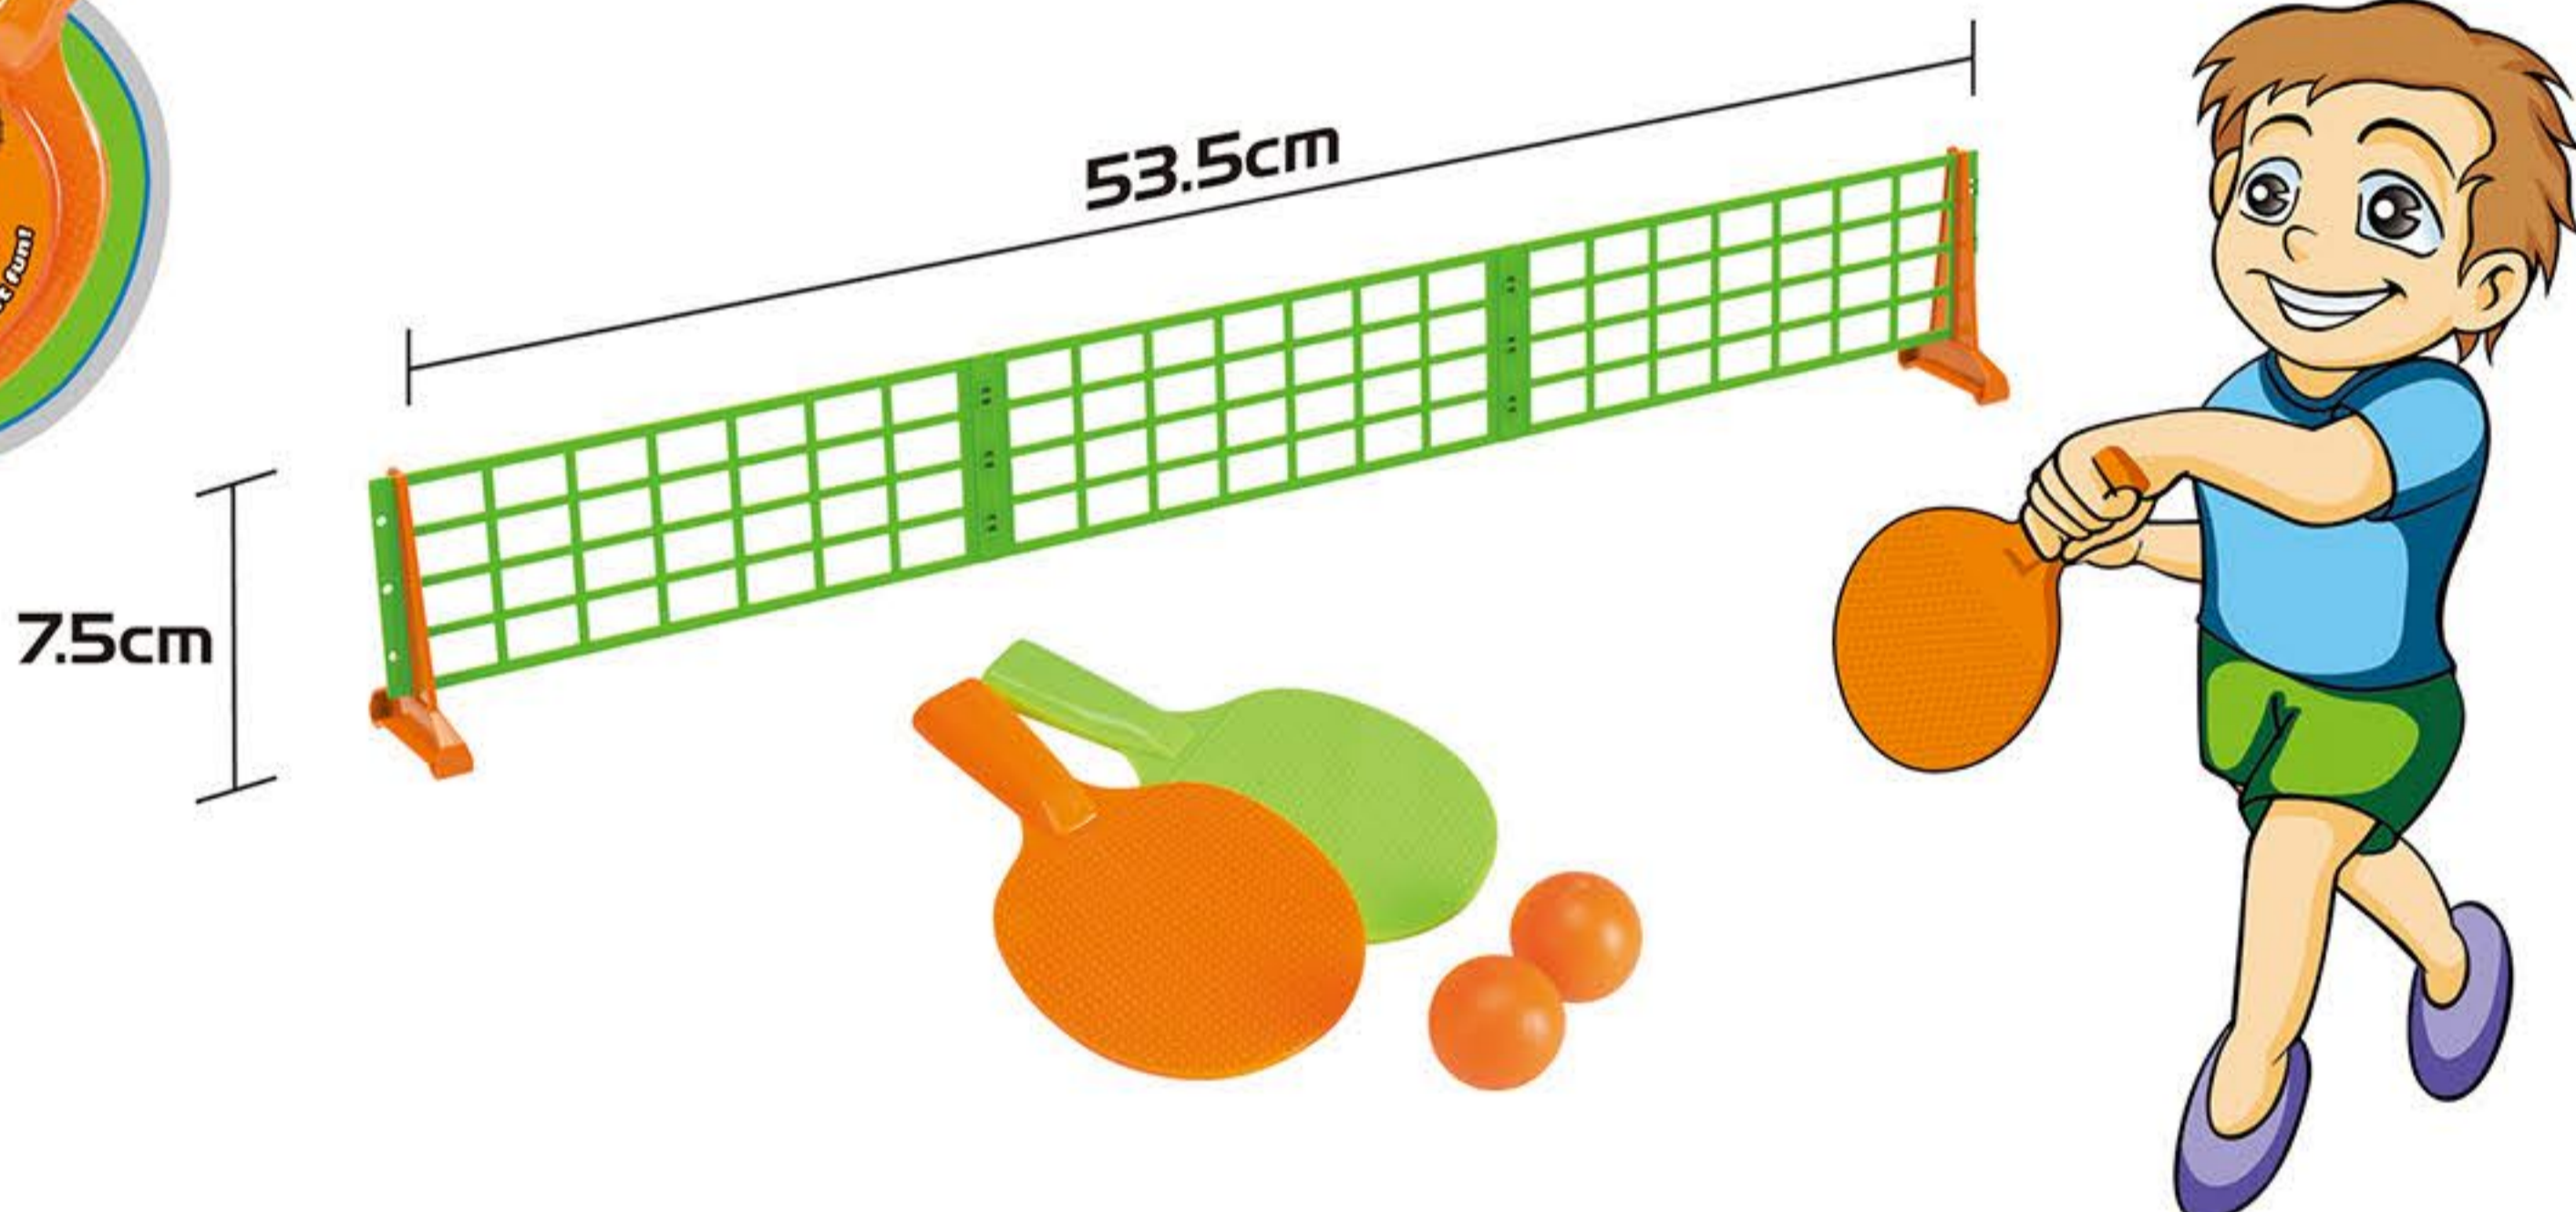

ITEM NO. YG09H
TABLE TENNIS SET
PACK: WINDOW BOX
QTY: 2 DOZ; 5.61'(MEAS: 84*30*65CM)
GW/NW: 14/11 KGS
20'/4488 PCS; 40'/9192 PCS