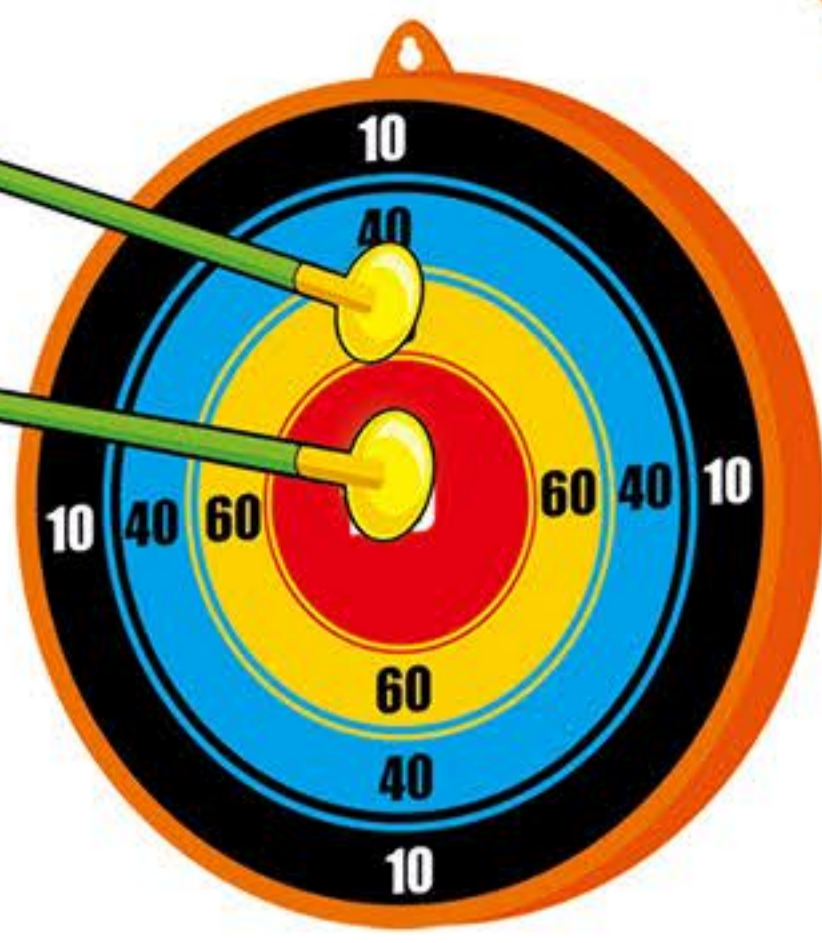

Enjoy the sport fun!