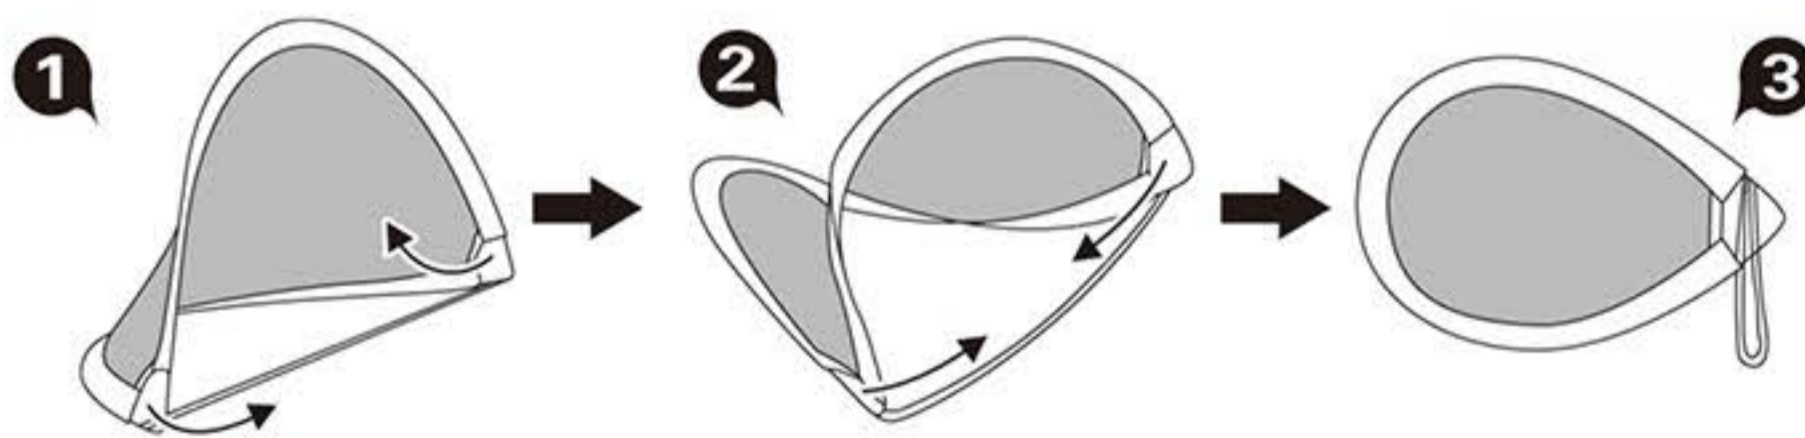

2 PCS

60x40x40cm

ITEM NO. YG20A
60x40x40 CM PORTABLE
SOCCER GOAL SET W/
4.75"BALL,6"INFLATOR &
2 PCS OF GOALS
PACK: PRINTED BOX
(46x4x32CM)
QTY: 3 DOZ;9.93'
(MEAS:98x41x70CM)
GW/NW: 18/15KGS
20'/4248 SETS;40'/8748 PCS