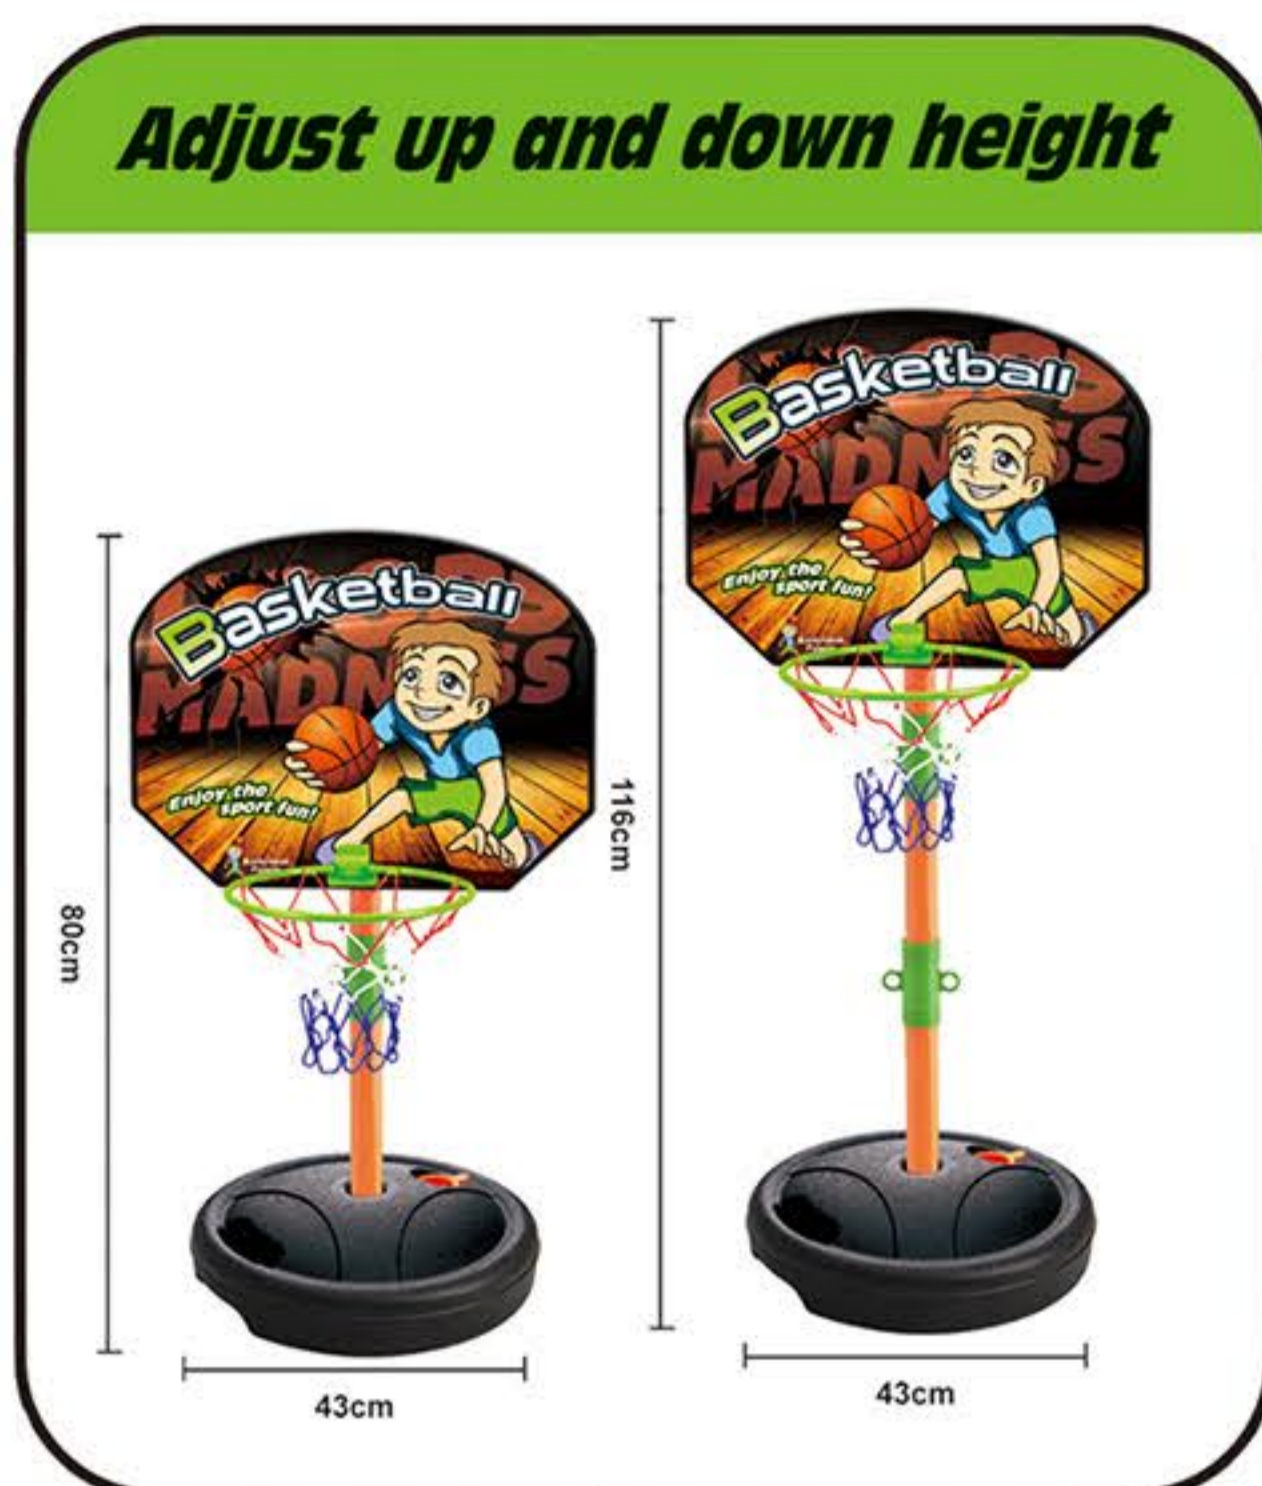

ITEM NO. YG28C
BASKETBALL SET
PACK: WINDOW BOX
QTY: 1 DOZ; 11.1'
(MEAS: 73*55*78CM)
GW/NW: 19/16 KGS
20'/1140 PCS;
40'/2316 PCS

PU BALL:
12cm

Dimension:
46 x 28.5 x 86cm