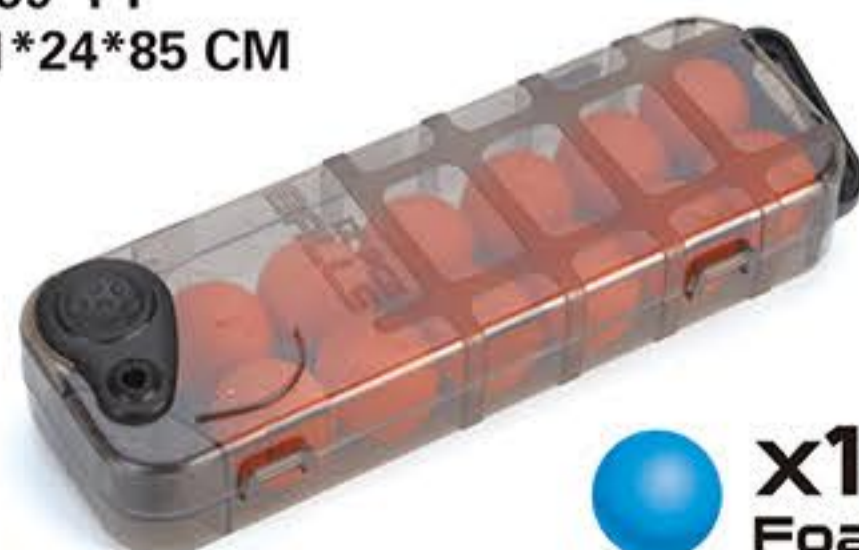

ITEN NO. YG09P
POPPER BALLS
PACK: WINDOW BOX
QTY: 144 PCS
CUFT: 4.39 FT
MEAS: 61*24*85 CM

GW/NW: 11.3 / 13.2 GS
20'/ 34442 PCS
40'/ 72164 PCS
40'HQ/ 82005 PCS