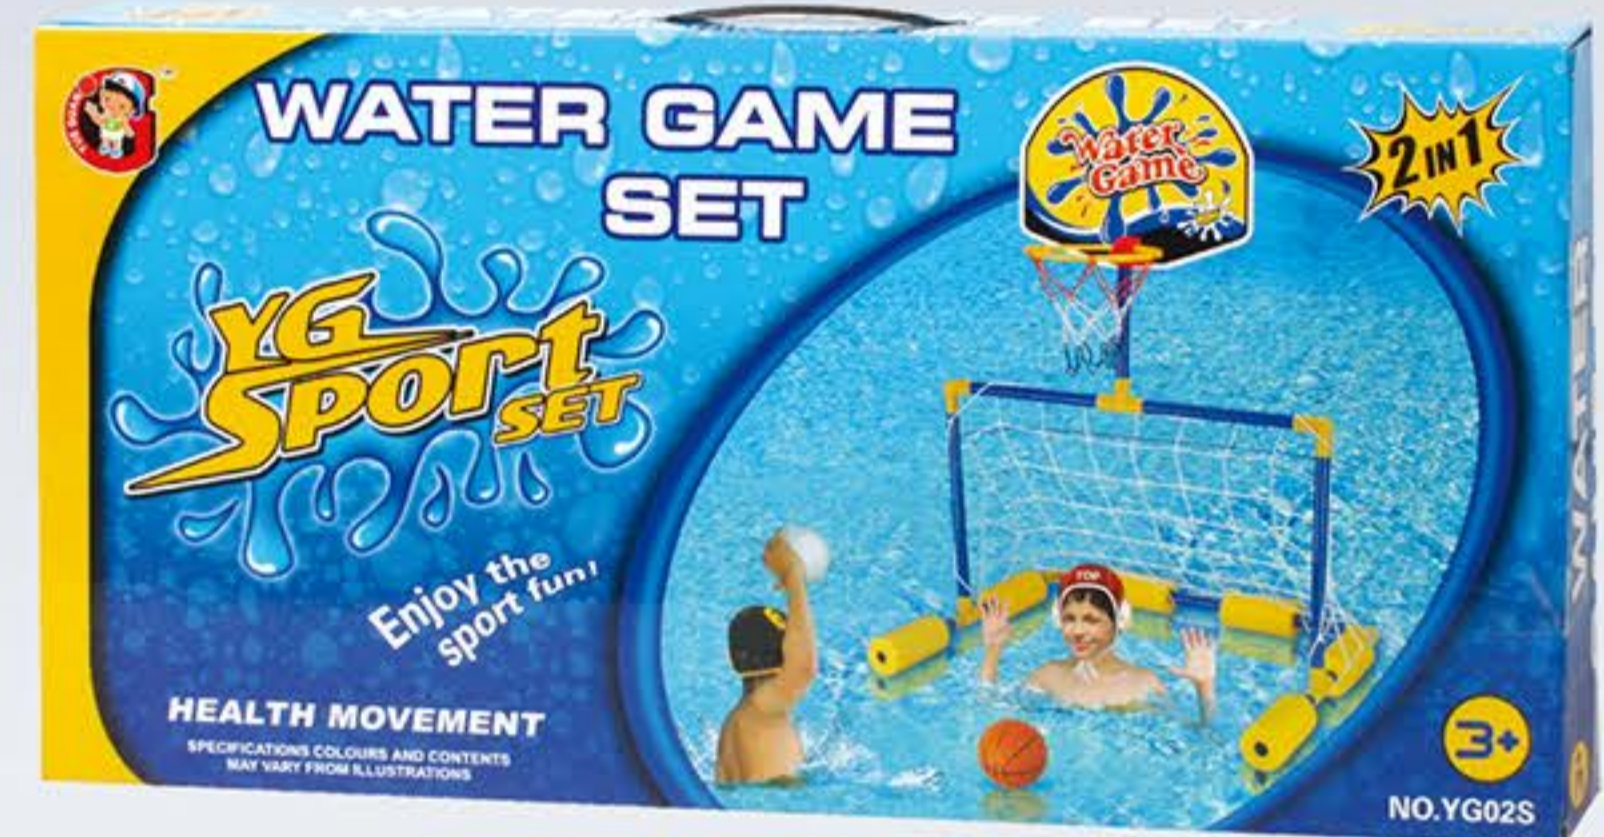

**Enjoy the sport fun!**

ITEM NO. YG01S  
61\*29\*40CM WATER POLO SET  
W/ 5.5" PVC BALL & 6" INFLATOR  
PACK: PRINTED BOX (57.5\*6.3\*16.5CM)  
QTY: 3 DOZ/9.25'  
(MEAS. 60.5\*37\*117CM)  
GW/NW: 20/17KGS  
20'/4067 PCS; 40'/8406 PCS