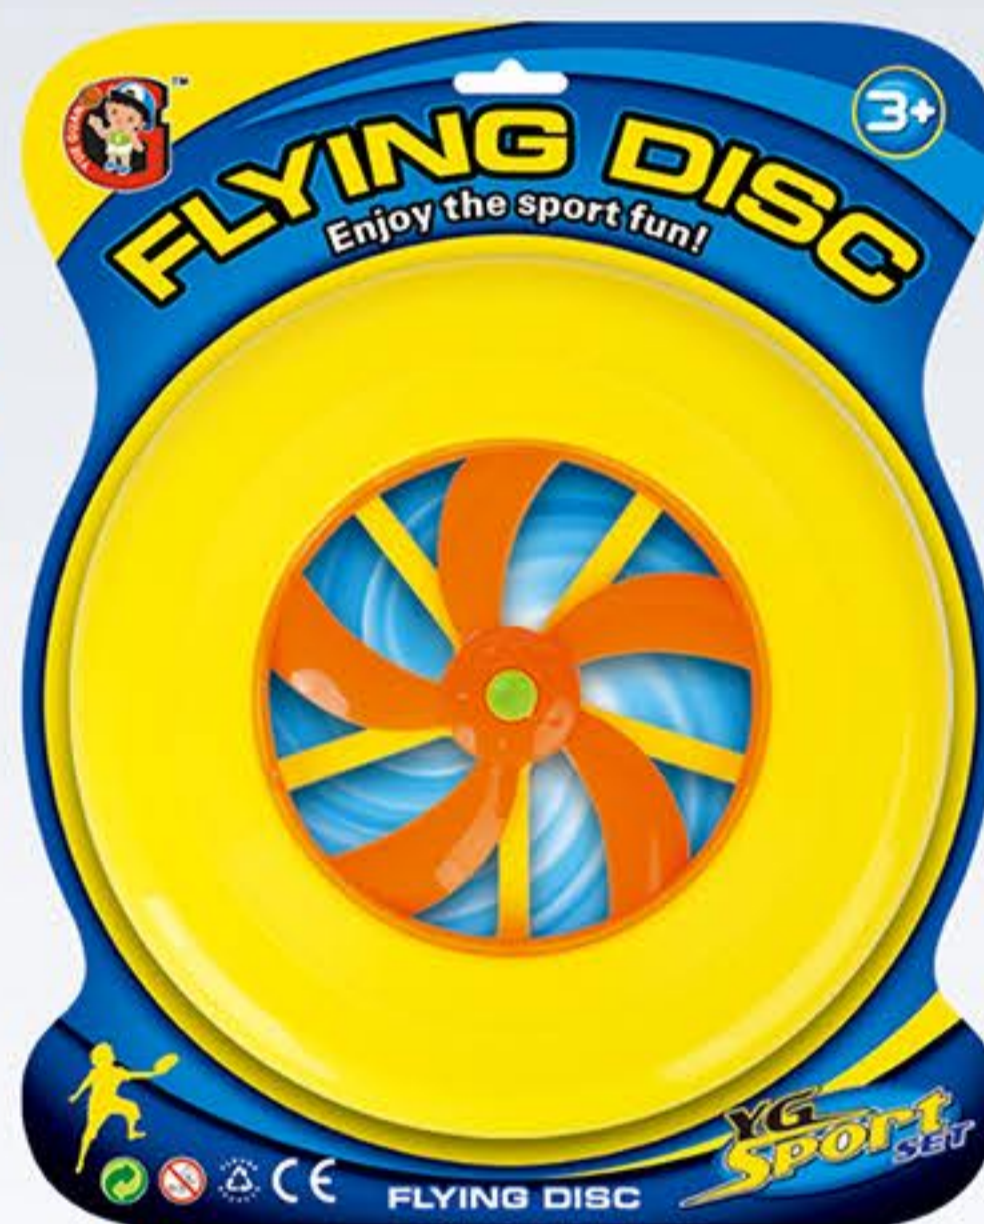

9"

Four-color mixed

ITEM NO. YG17J
WIN WHEEL DARTS
PACK: BLISTER CARD
QTY: 12 DOZ; 7.94'
(MEAS: 98.5*27.5*83CM)
GW/NW: 21.5/18.5 KGS
20'/18952 PCS;
40'/39173 PCS