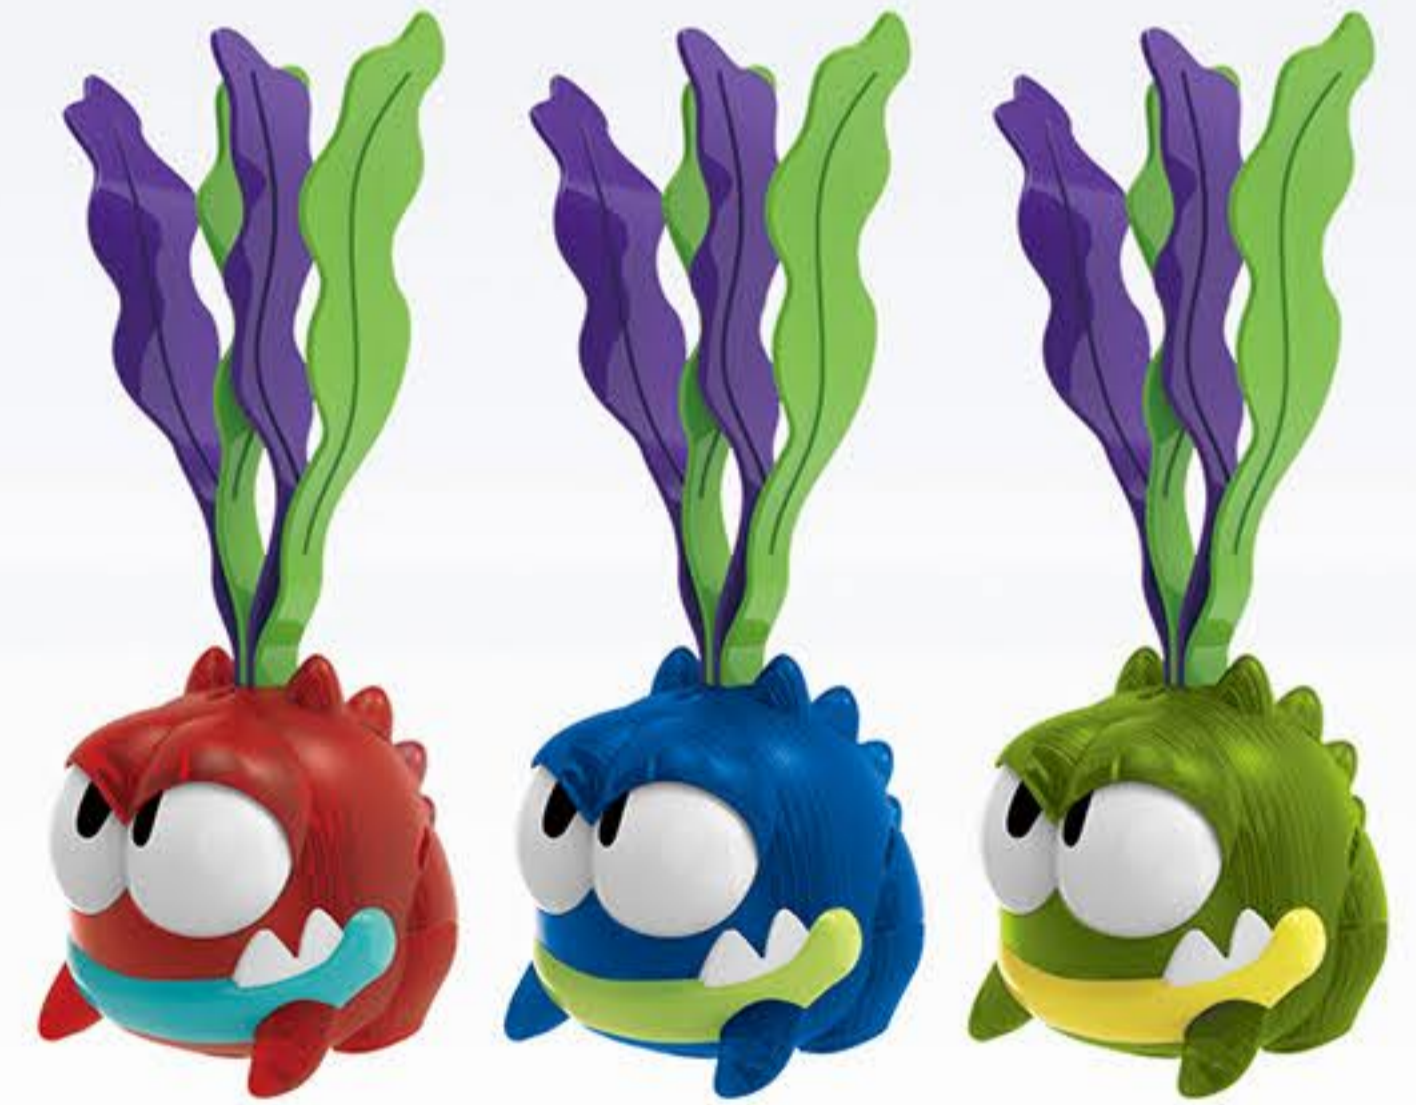

Use the key to open the battery cover and change the batteries.

ITEN NO. YG72S **Hermit Crab**

ITEN NO. YG73S **Sea Lions**

ITEN NO. YG74S **Frog**

ITEN NO. YG75S **Crocodile**

ITEN NO. YG76S **Octopus**

**Turns on when hits the water!**