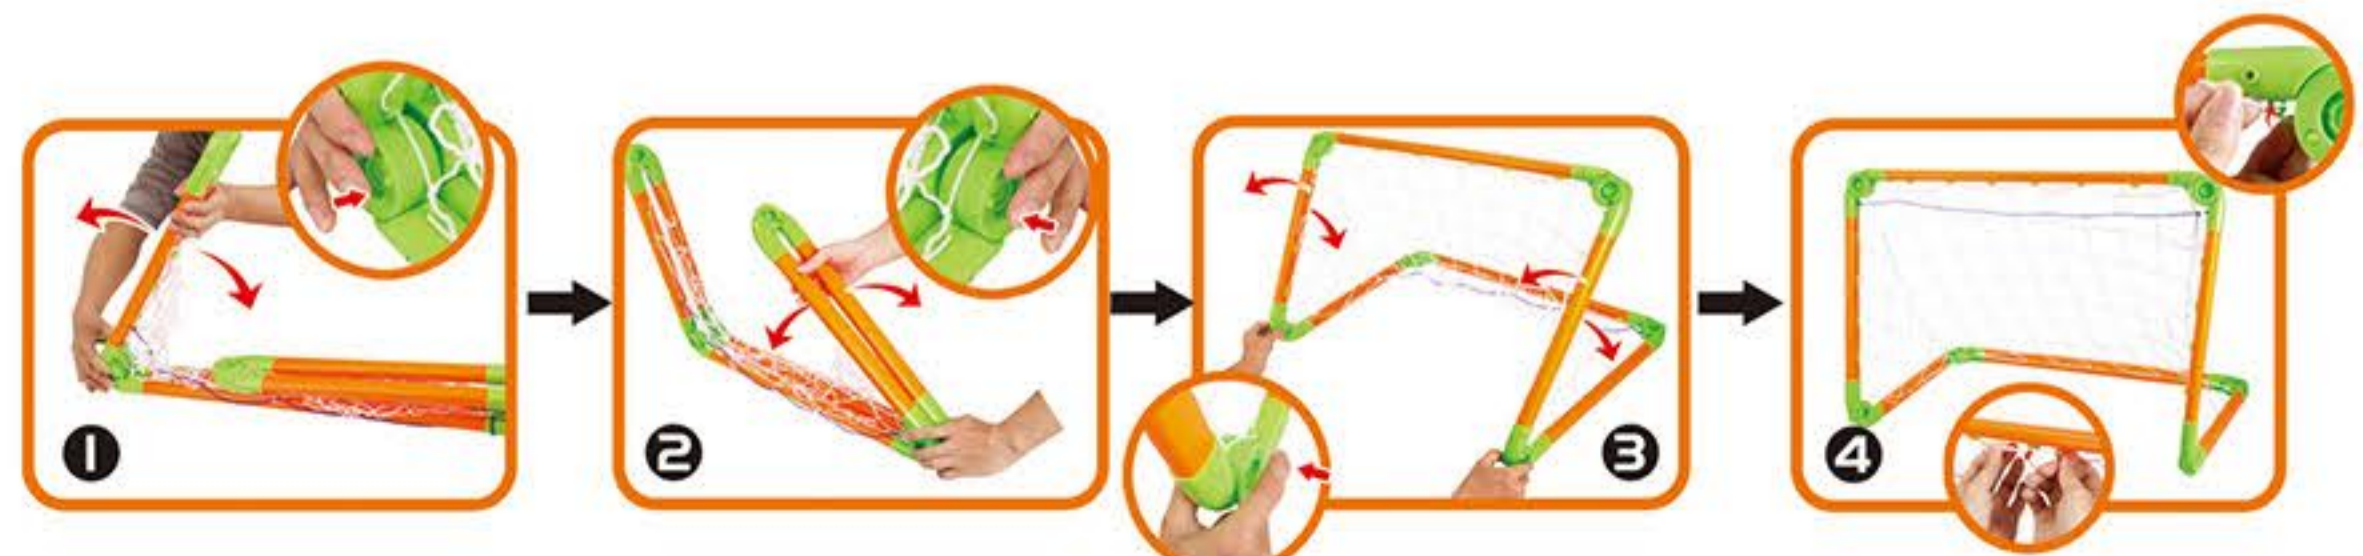

Dimension: 75 x 53 x 53cm