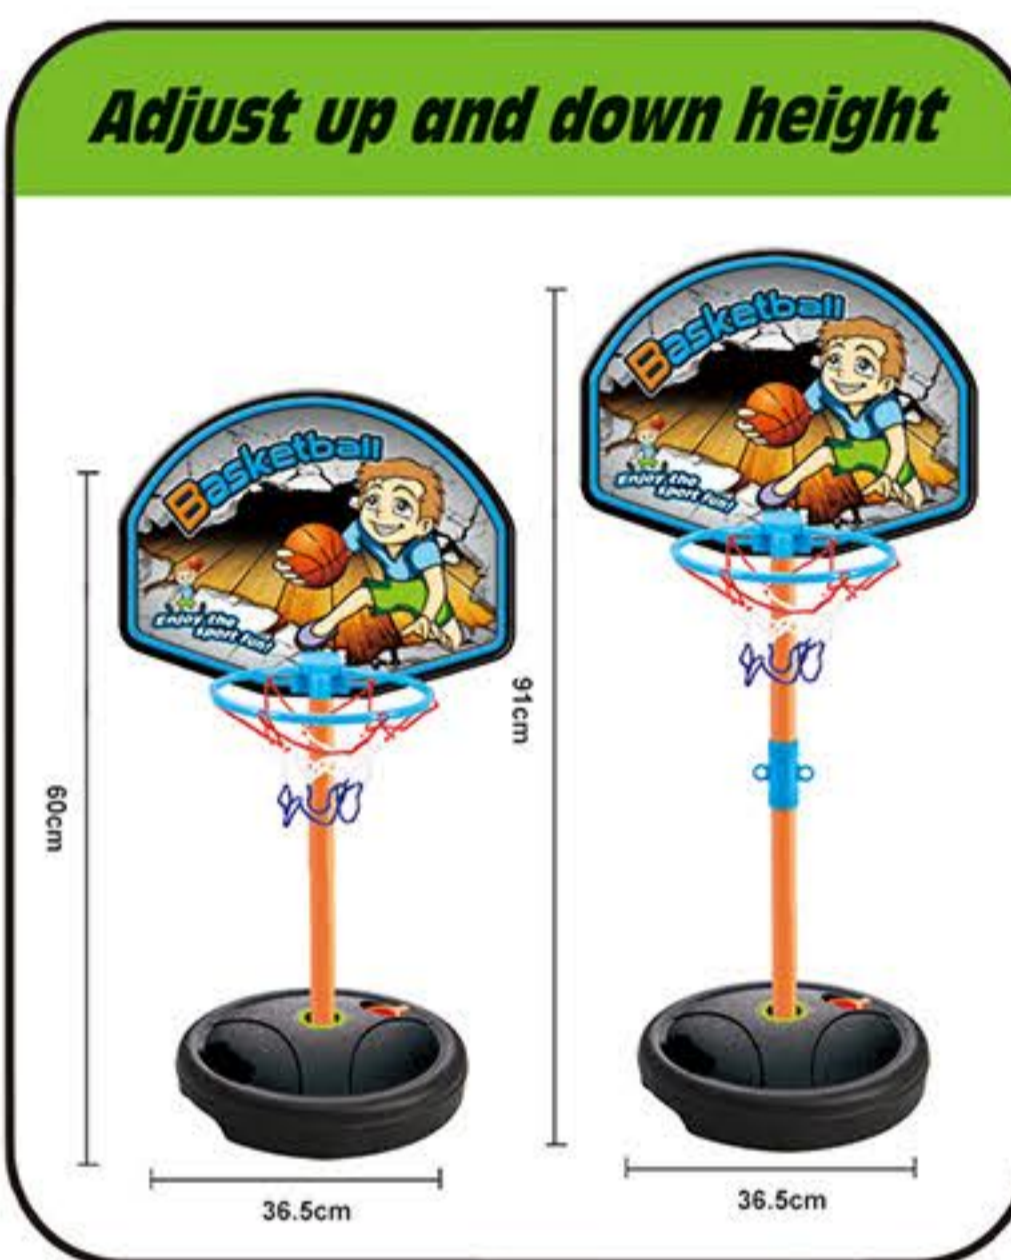

Dimension:  
 38.5 x 40 x 58cm

2  
 MODES

PU BALL:  
 10cm

Hang on the door wall

Dimension: 38.5x24x75cm

122CM

ITEM NO. YG35C  
 BASKETBALL SET  
 PACK: COLOR BOX  
 QTY: 12 PCS  
 CUFT: 6.57 FT  
 MEAS: 77\*35\*69CM  
 GW/NW: 14 / 11KGS  
 20'/ 2009 PCS  
 40'/ 4018 PCS  
 40'HQ/ 4384 PCS

PU BALL:  
 10cm

Dimension: 29.5 x 21.5cm

ITEM NO. YG34C  
 BASKETBALL SET  
 PACK: WINDOW BOX  
 QTY: 2 DOZ; 8.46'  
 (MEAS: 69\*62\*56CM)  
 GW/NW: 13/10 KGS  
 20'/ 2976 PCS;  
 40'/ 6096 PCS

Hang on the  
 door wall