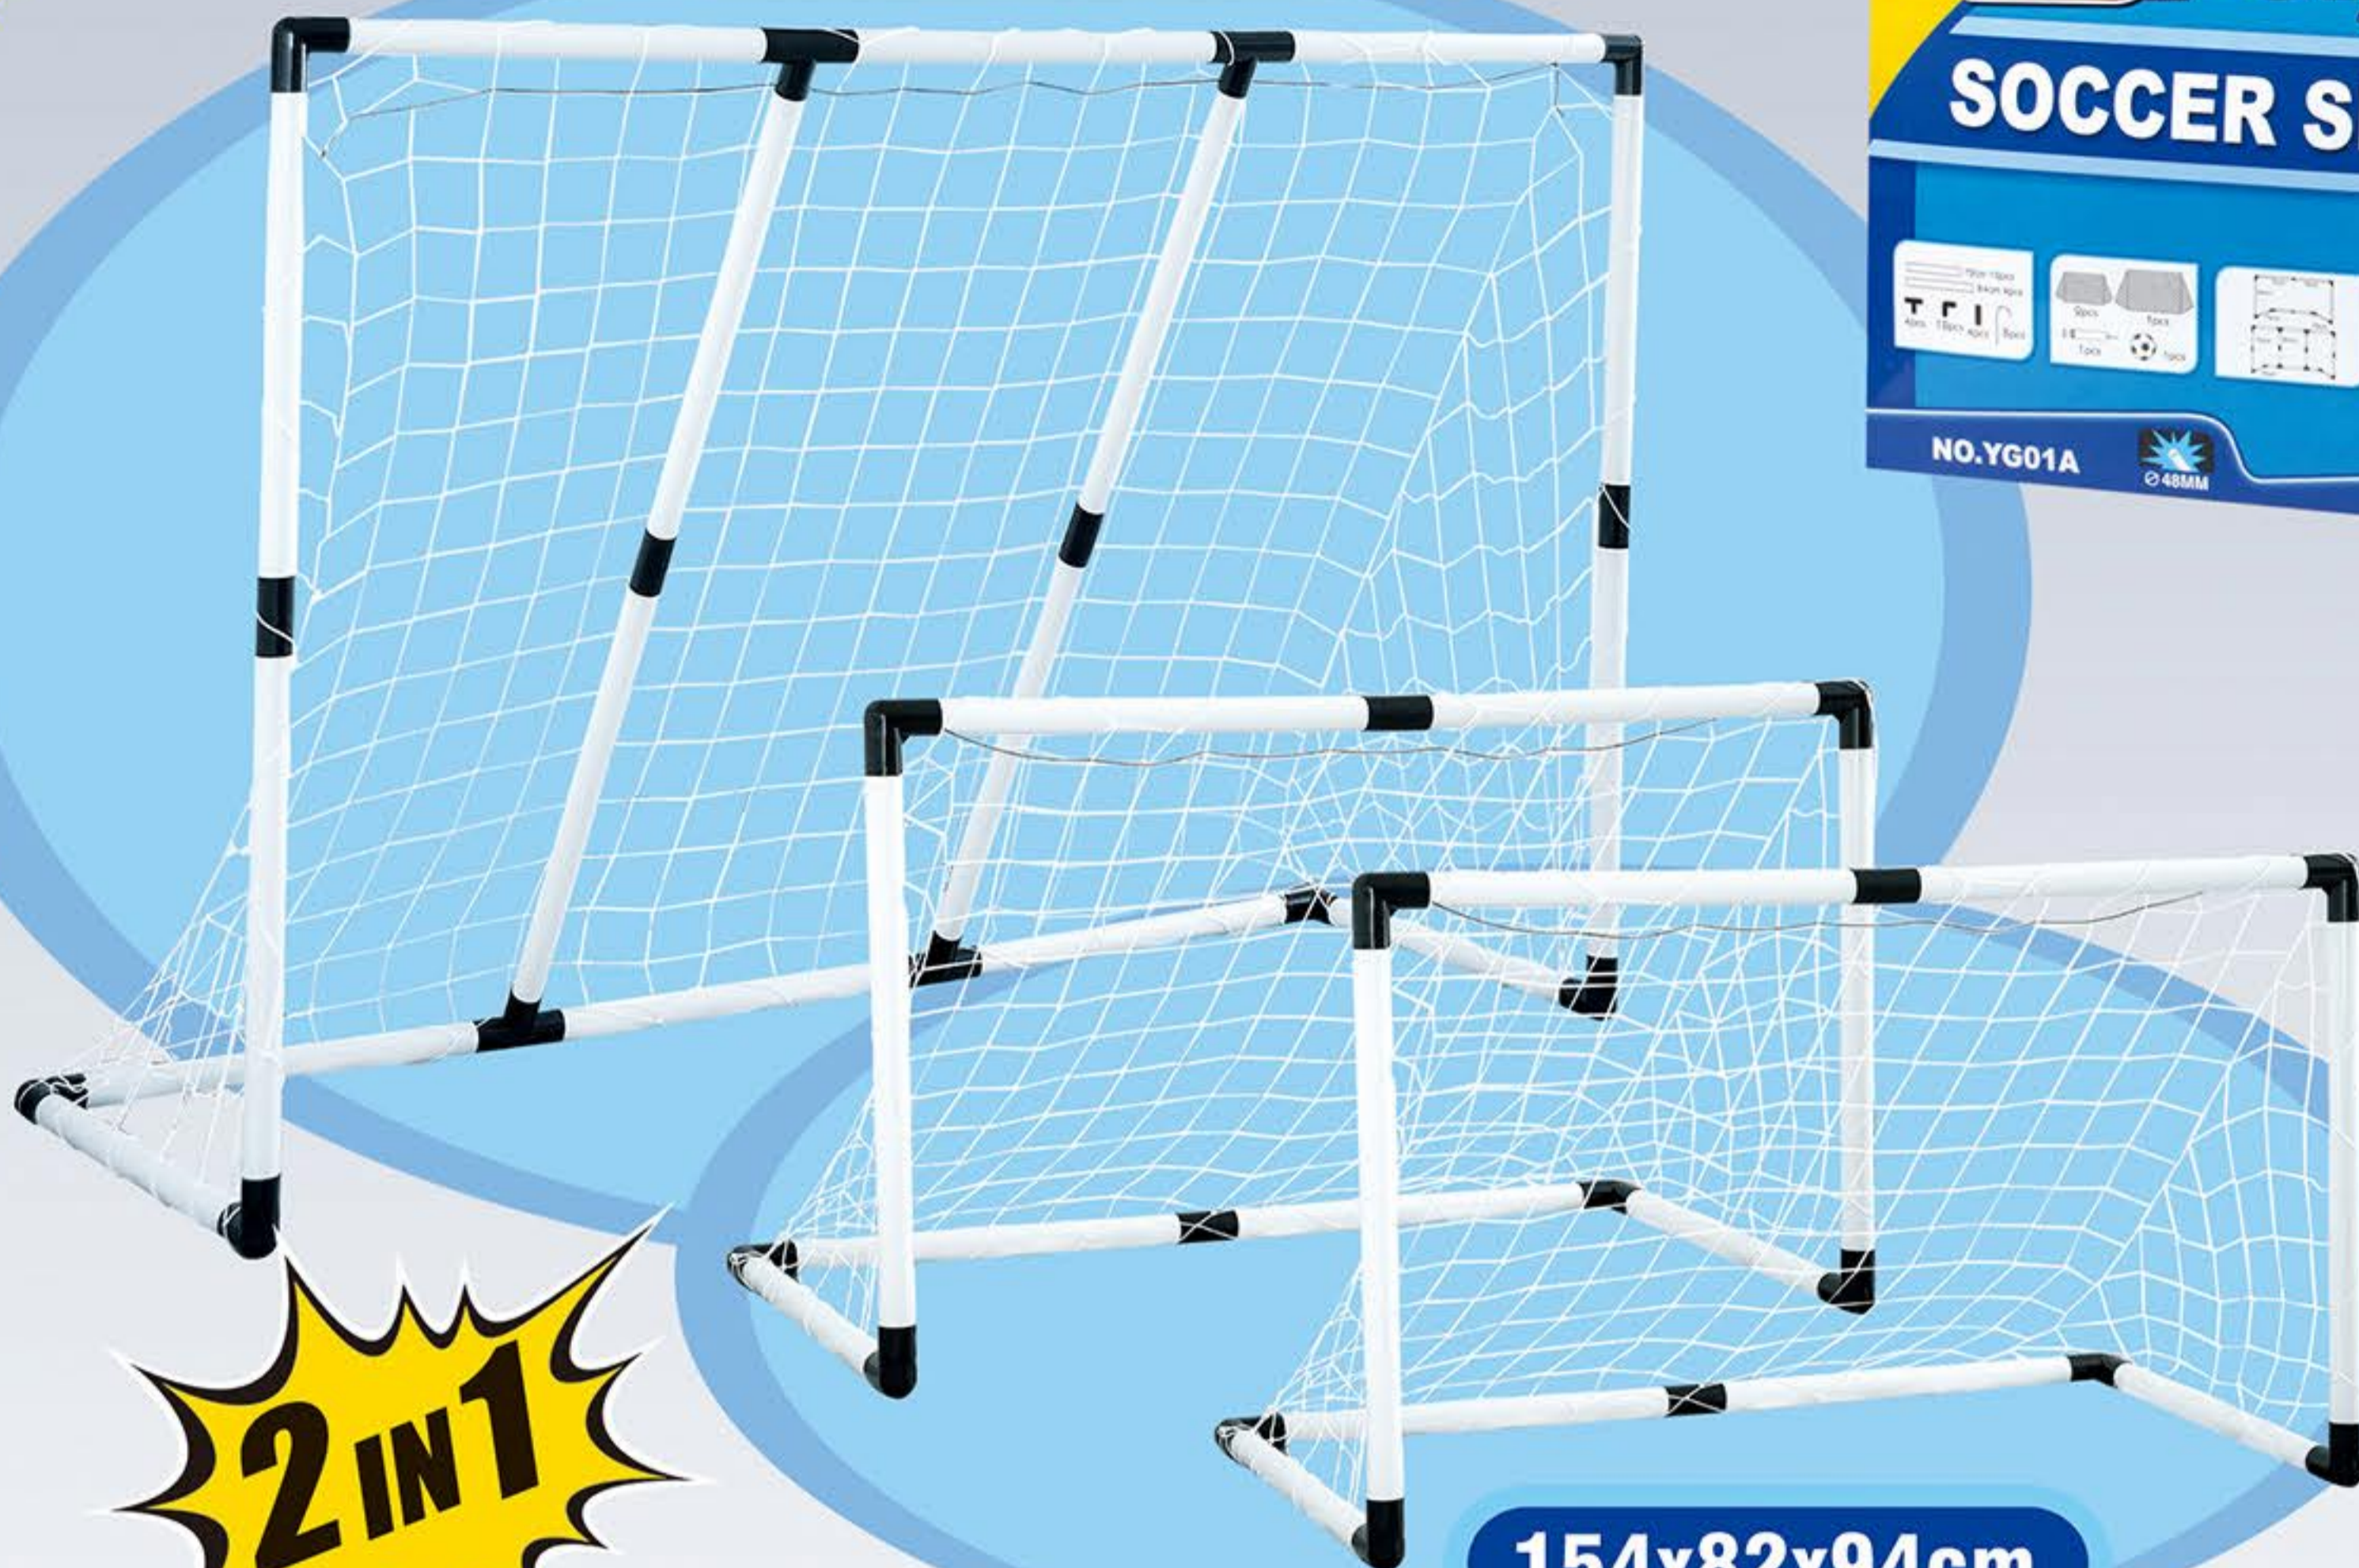

237x82x153cm

154x82x94cm

ITEM NO. YG01A  
 2 IN 1 SOCCER GOALS SET  
 W/ 6.5" BALL & 6" INFLATOR  
 SIZE OF SMALL GOALS:  
 154\*82\*94CM  
 SIZE OF LARGE GOALS:  
 237\*82\*153CM  
 PACK: PRINTED BOX  
 (89\*11\*44CM)  
 QTY: 4SETS; 7.51'  
 (MEAS. 91.5\*25\*93CM)  
 GW/NW: 18/15KGS  
 20'/556 PCS; 40'/1150 PCS