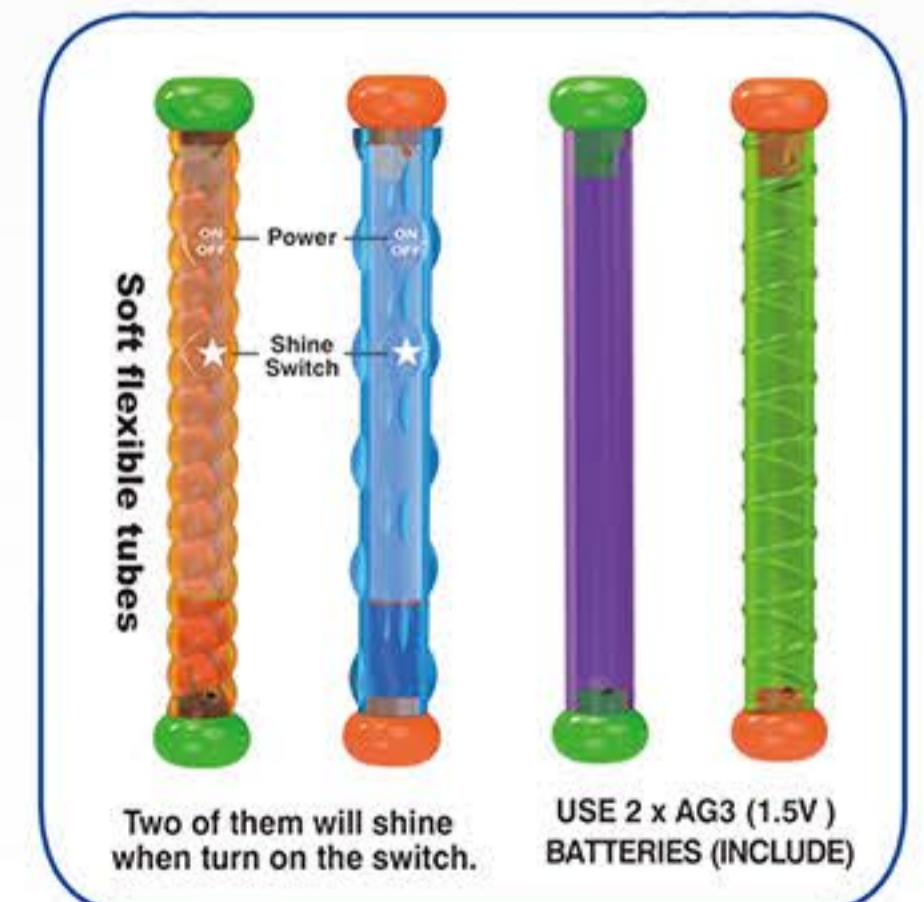

Light-up the pool

ITEM NO. YG27S
DIVE GAME
PACK: BLISTER CARD
QTY: 6 DOZ; 5.07'
(MEAS: 68*32*66CM)
GW/NW: 21/18 KGS
20'/ 14911 SETS; 40'/ 30532 PCS