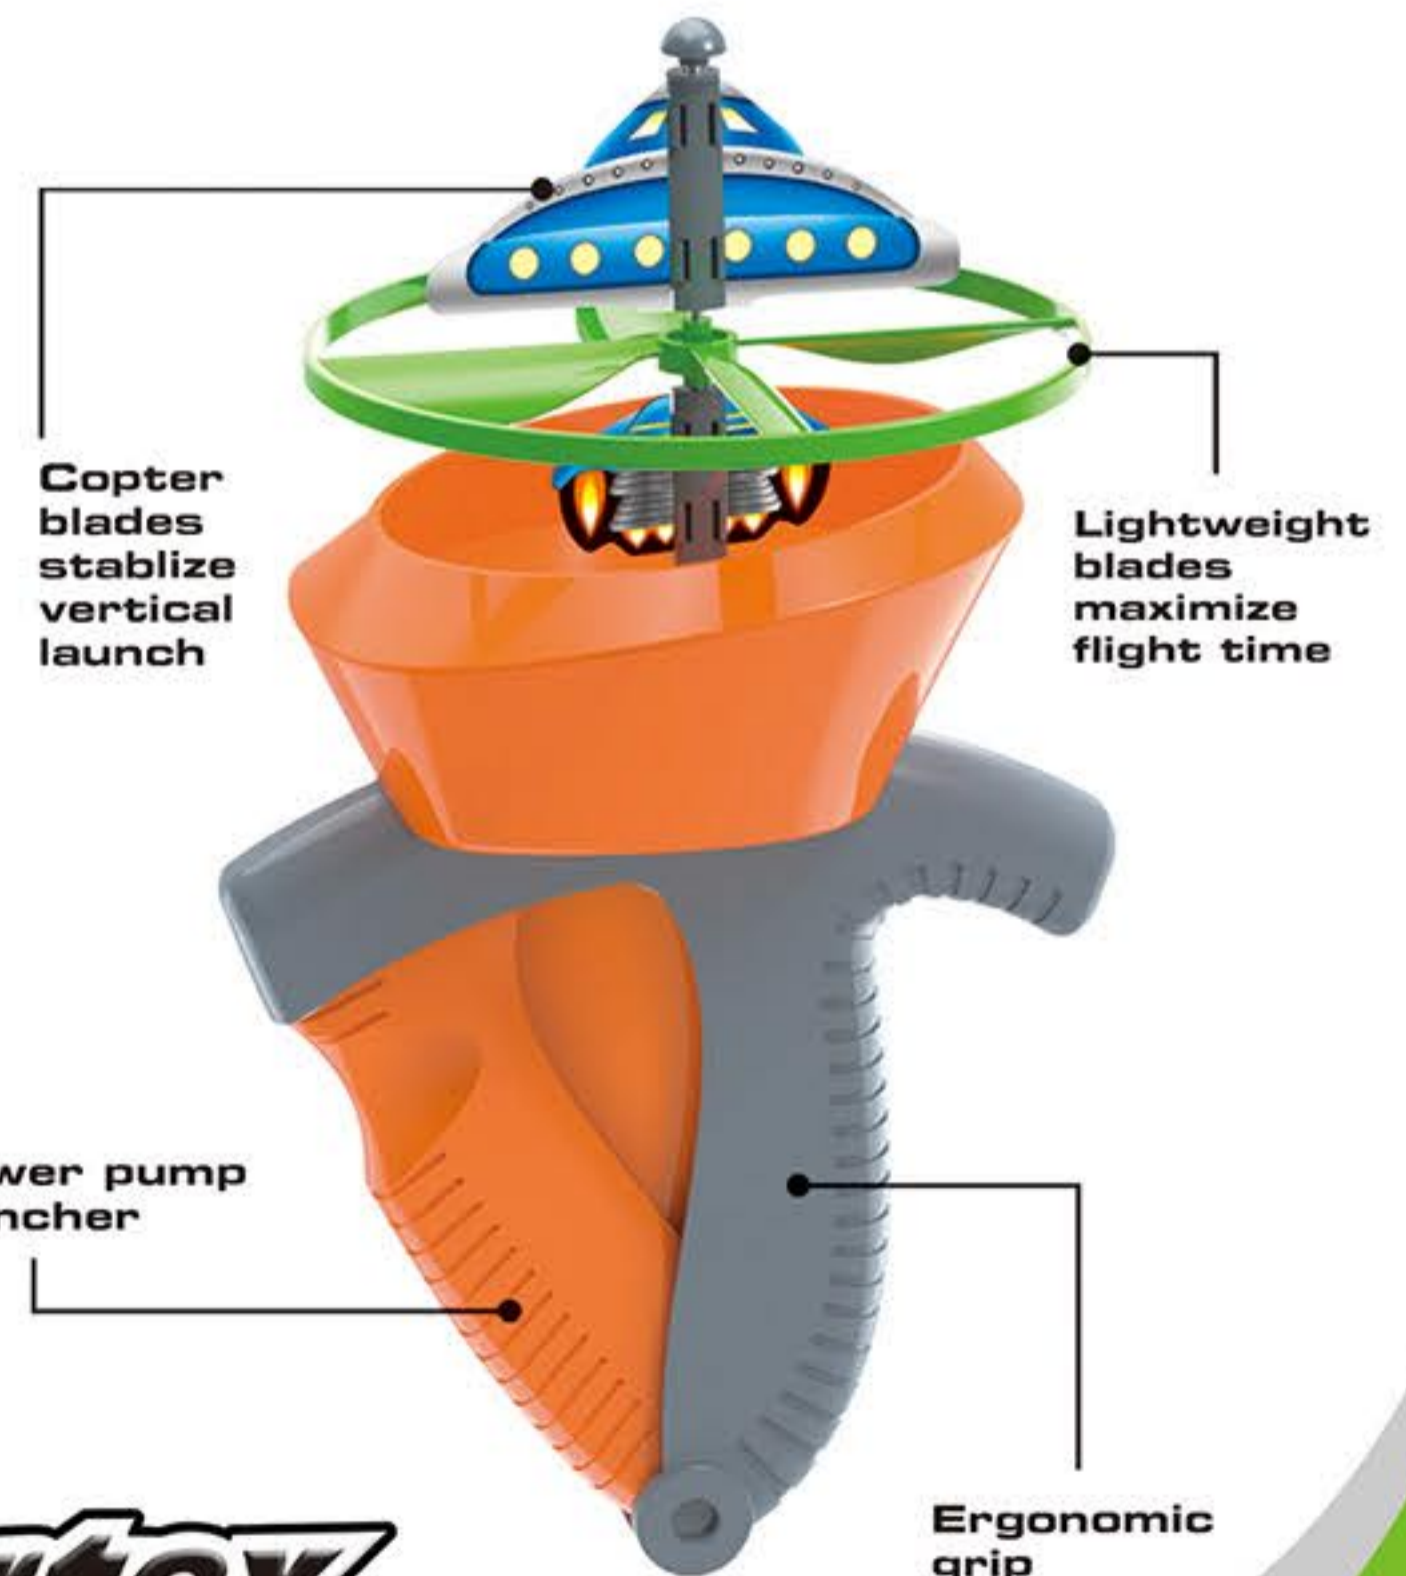

ITEM NO. YG48J
9.5" FLYING DISC
PACK: DISPLAY BOX
(12PCS)
QTY: 12 DOZ; 8.3'
(MEAS: 87*53*51CM)
GW/NW: 21/17.5 KGS
20'/18144 PCS;
40'/37296 PCS

12PCS

Built-in LED Light

9.5"

ITEM NO. YG47J
8" FLYING DISC
PACK: DISPLAY BOX
(12PCS)
QTY: 18 DOZ; 8.89'
(MEAS: 85*47*63CM)
GW/NW: 24/21 KGS
20'/25488 PCS;
40'/52056 PCS

12PCS

Built-in LED Light

8"

ITEM NO. YG46J
12" FLYING DISC
PACK: DISPLAY BOX(12PCS)
QTY: 16 DOZ; 8.81'(MEAS: 66*60*63CM)
GW/NW: 24/20.5 KGS
20'/22848 SETS; 40'/46848 PCS

12PCS

12"

ITEM NO. YG11B
VORTEX SPIN UFO
PACK: BLISTER CARD
QTY: 2.5 DOZ; 9.95'
(MEAS: 84*43*78CM)
GW/NW: 9/5.5 KGS
20'/3150 PCS;
40'/6480 PCS

Vortex spin UFO