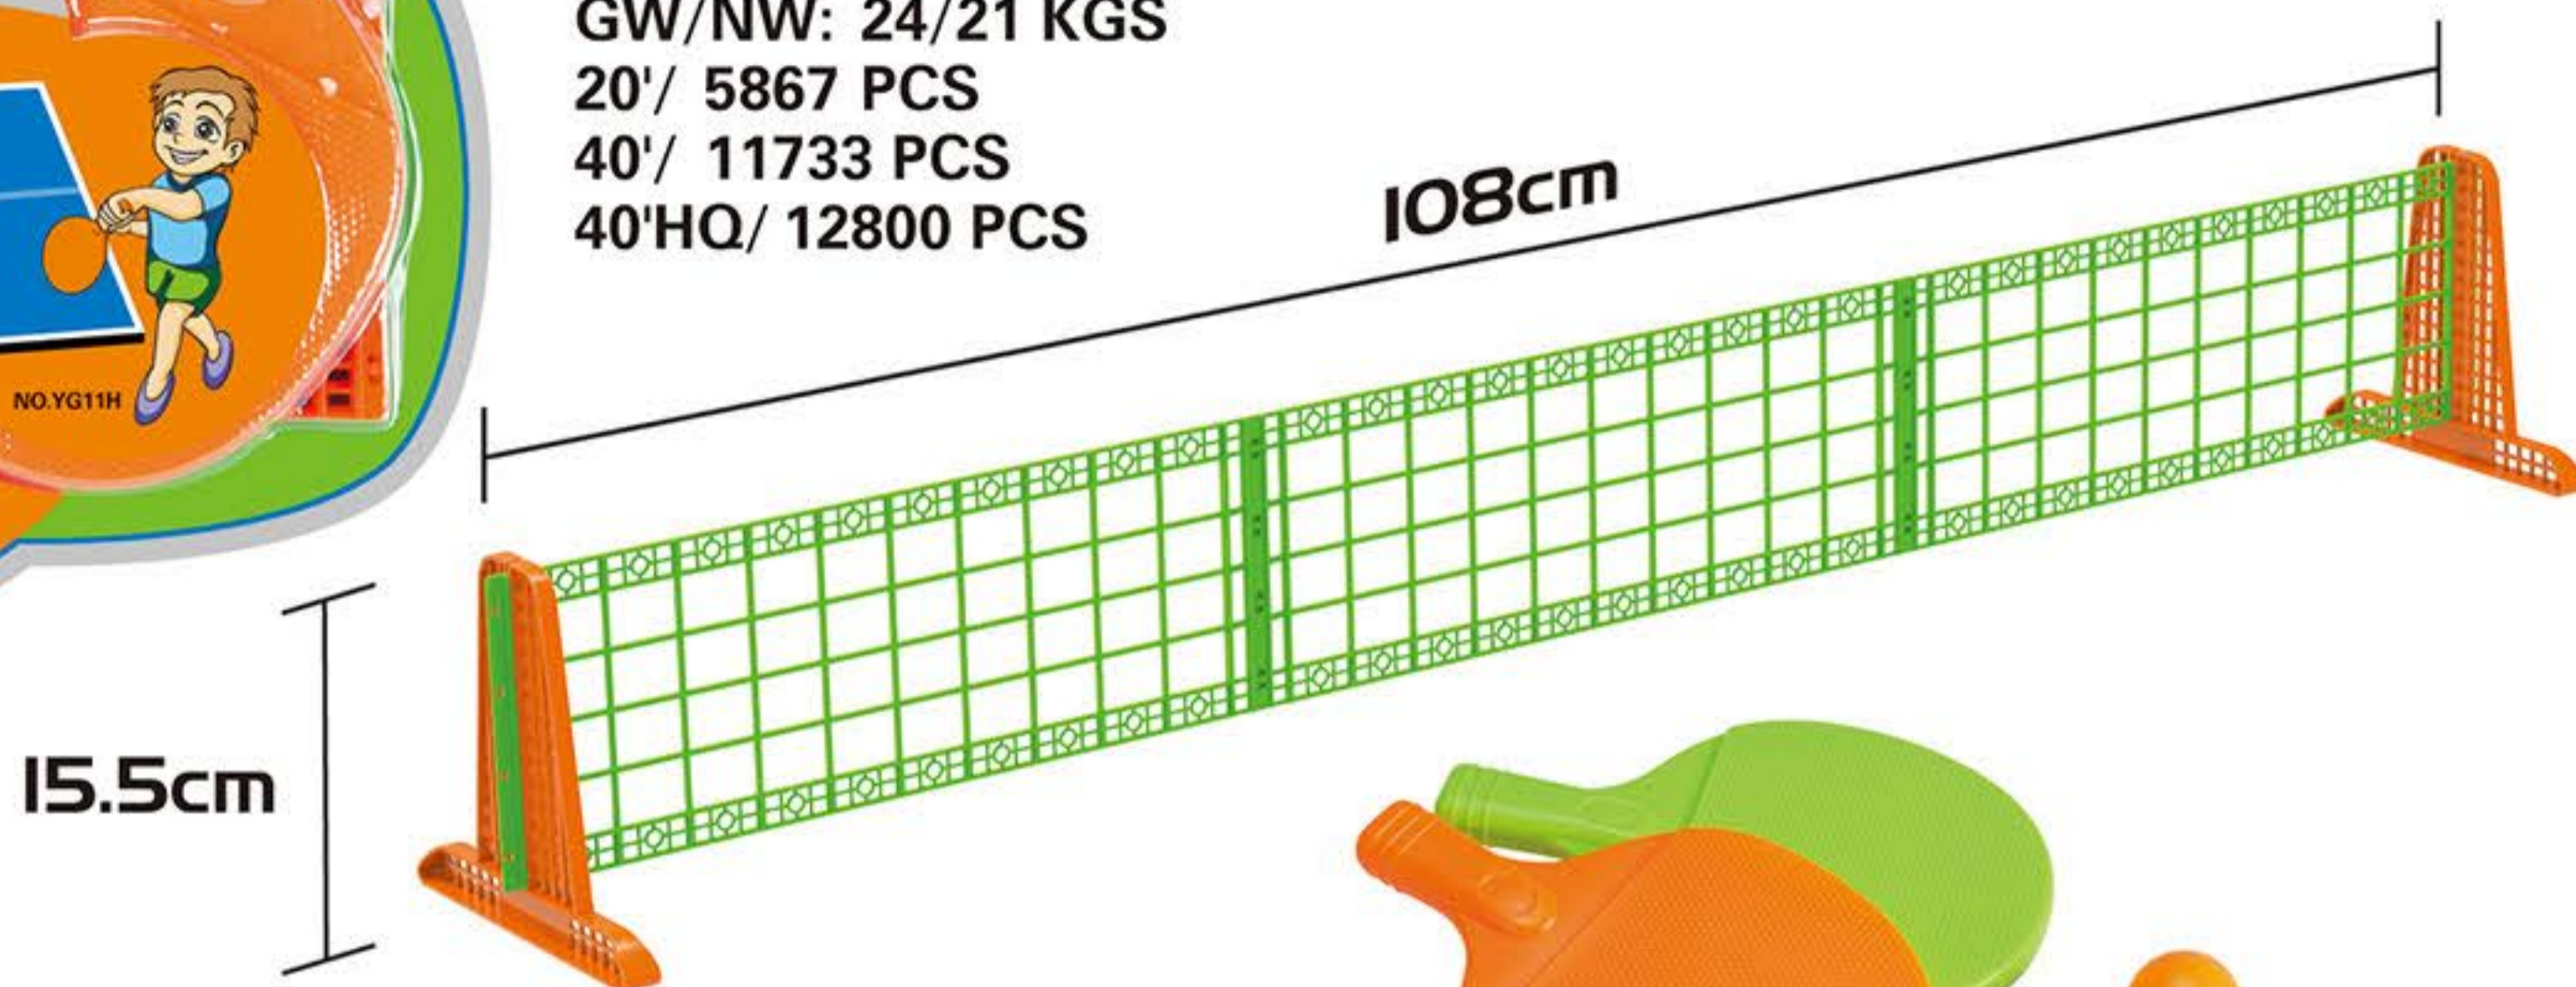

ITEM NO. YG11H
BIG TABLE TENNIS SET
PACK: BLISTER CARD
QTY: 48 PCS CUFT: 9.00 FT
MEAS: 82*45*69 CM
GW/NW: 24/21 KGS
20'/ 5867 PCS
40'/ 11733 PCS
40'HQ/ 12800 PCS

ITEM NO. YG12H
SMALL TABLE TENNIS SET
PACK: BLISTER CARD
QTY: 96 PCS
CUFT: 4.90 FT
MEAS: 63*31*71 CM
GW/NW: 17 /14 KGS
20'/ 21551 PCS
40'/ 43102 PCS
40'HQ/ 47020 PCS