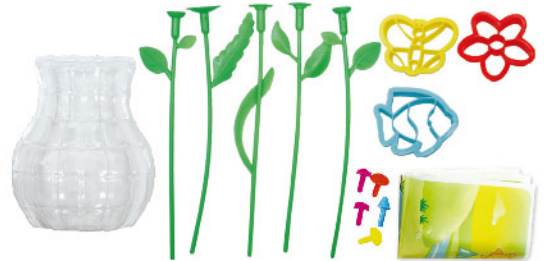

082
My ice truck

083
Cartoon man set

084
Shooter

13353
Foam flower set
Box size: 30.8x20.4x6.8cm
Outer packing: 24pcs/ctn
Carton dimensions: 63.5x43.5x43.6cm
N.W.: 10.8kg
G.W.: 12.7kg

13351
Foam funny face
Box size: 30.8x20.4x6.8cm
Outer packing: 24pcs/ctn
Carton dimensions: 63.5x43.5x43.6cm
N.W.: 10.1kg
G.W.: 12kg