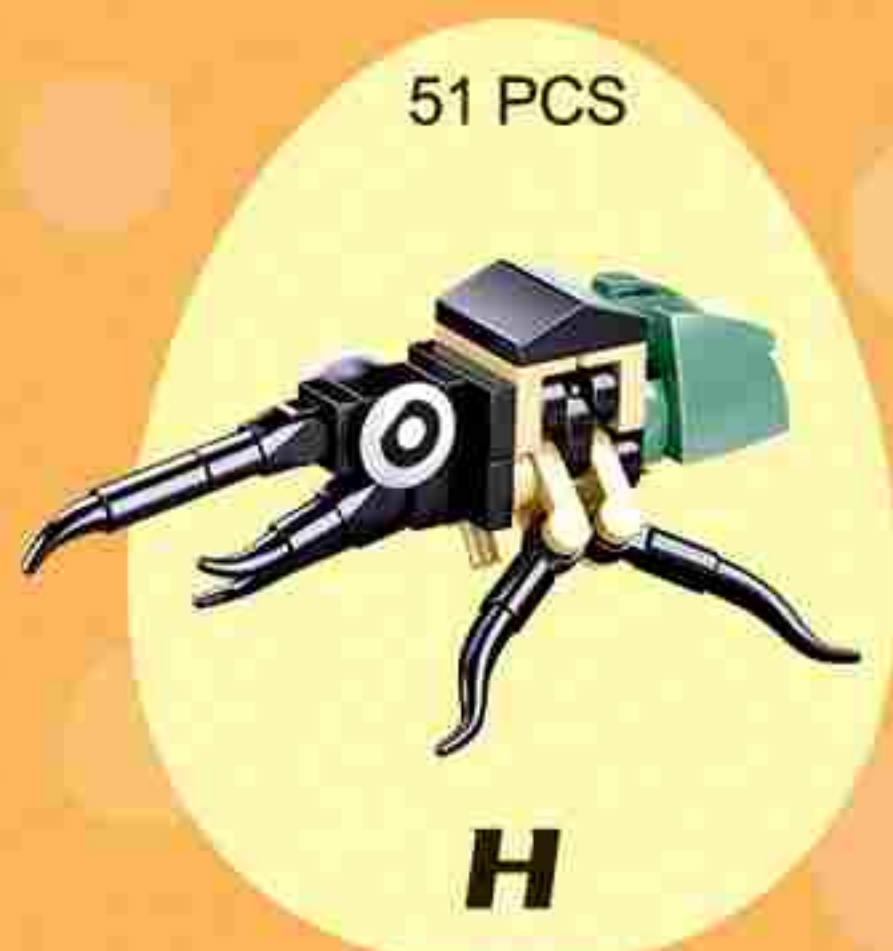

EGGSHELL CAN BE THE BASE