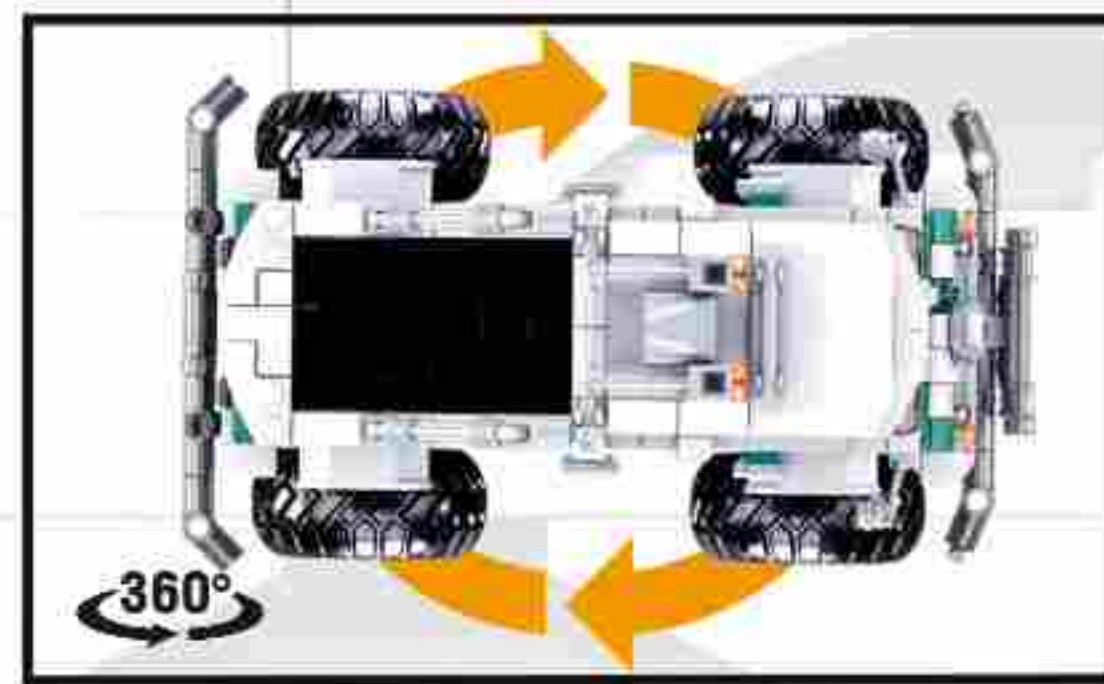

Sluban

POWER BRICKS

POWER SYSTEM

128L X 40.5W X 41.3L (MM) POWER CONTROL MODULE

RC RADIO CONTROL 2.4G

中文包装

English package

Упаковка на русском языке

8+

2022 SPRING

M38-B1020 T2大脚遥控车 R/C T2 TRUCK 38X28.5X10 (CM) 397 PCS

117MM 134MM 200MM

M38-B1021 天蝎座履带侦察遥控车 R/C SCORPIO SCOUT CAR 38X28.5X10 (CM) 530 PCS

132MM 115MM 191MM