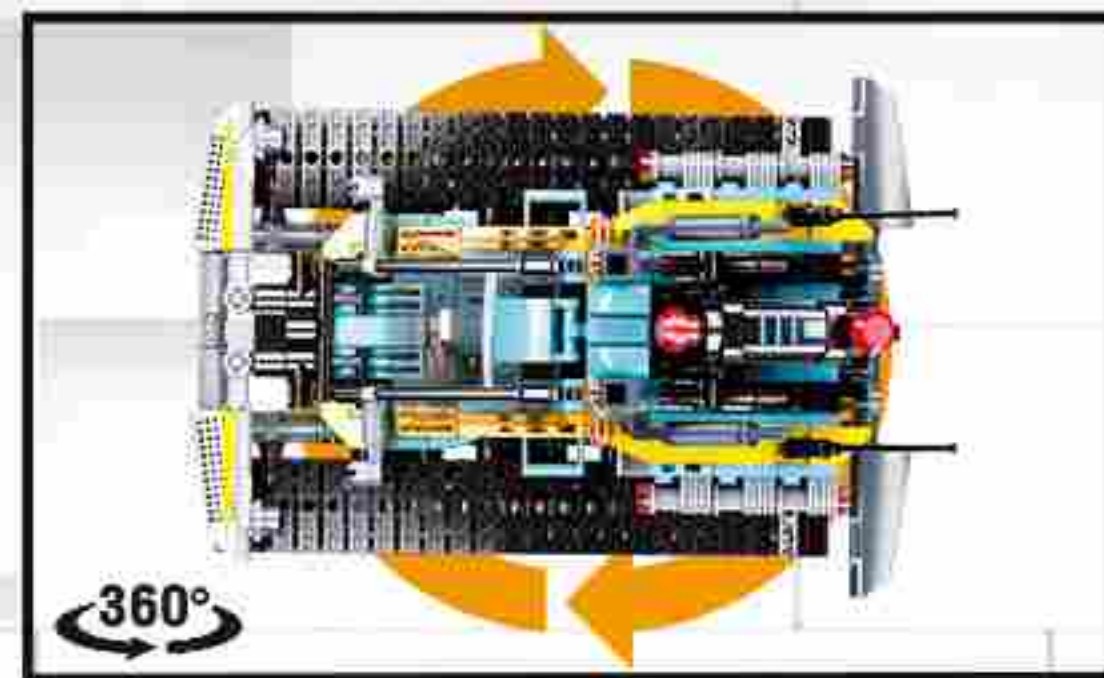

Sluban

POWER BRICKS

POWER SYSTEM

128L X 40.5W X 41.3L (MM) POWER CONTROL MODULE

RC RADIO CONTROL 2.4G

中文包装

English package

Упаковка на русском языке

8+

2022 SPRING

M38-B1020 T2大脚遥控车 R/C T2 TRUCK 38X28.5X10 (CM) 397 PCS

117MM 134MM 200MM

M38-B1021 天蝎座履带侦察遥控车 R/C SCORPIO SCOUT CAR 38X28.5X10 (CM) 530 PCS

132MM 115MM 191MM