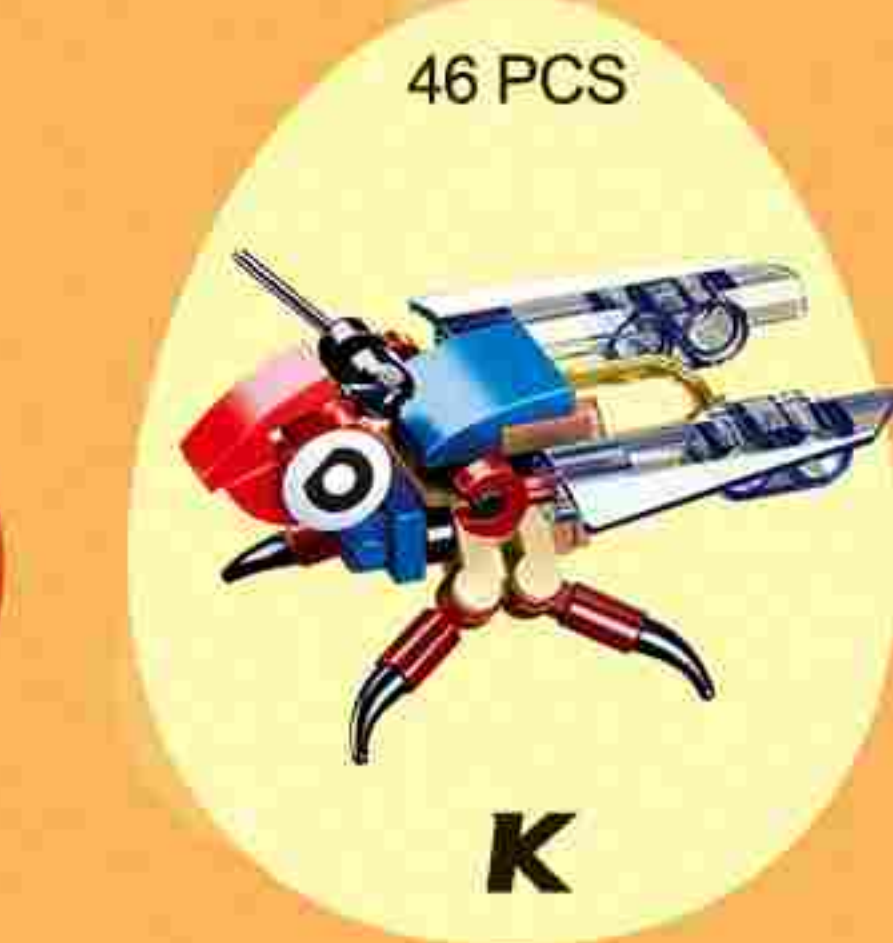

EGGSHELL CAN BE THE BASE