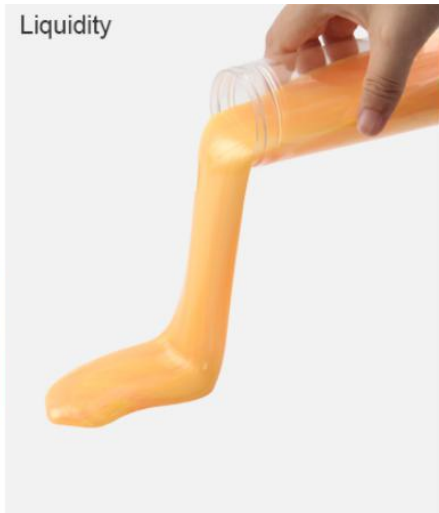

SLIME

BOUNCING PUTTY

MOVING SAND