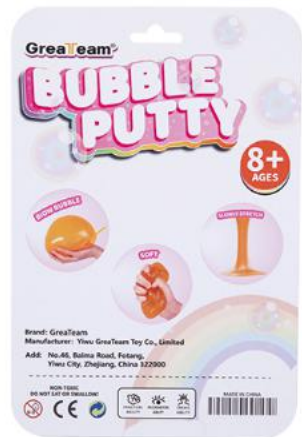

★ **Keep it clean:** Putty will not stick to your hands, but stick to the carpet or wall and not easy to clean. When not in use, put it back into the container. If exposed to the air for a long time, the putty will dry out.

152*229mm

Code:1173001

10301016 152*229mm

Code:1173002

SLIME

52*81mm

Boron:

< 300PPM & 300 -1200PPM