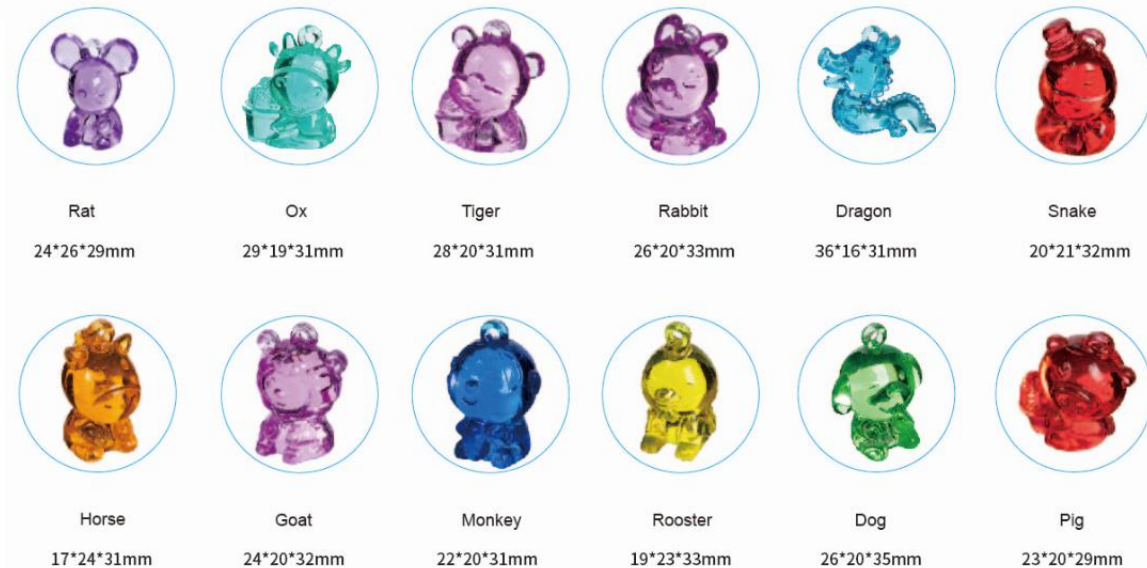

Acrylic

Acrylic

Acrylic

Acrylic-Chinese Zodiac