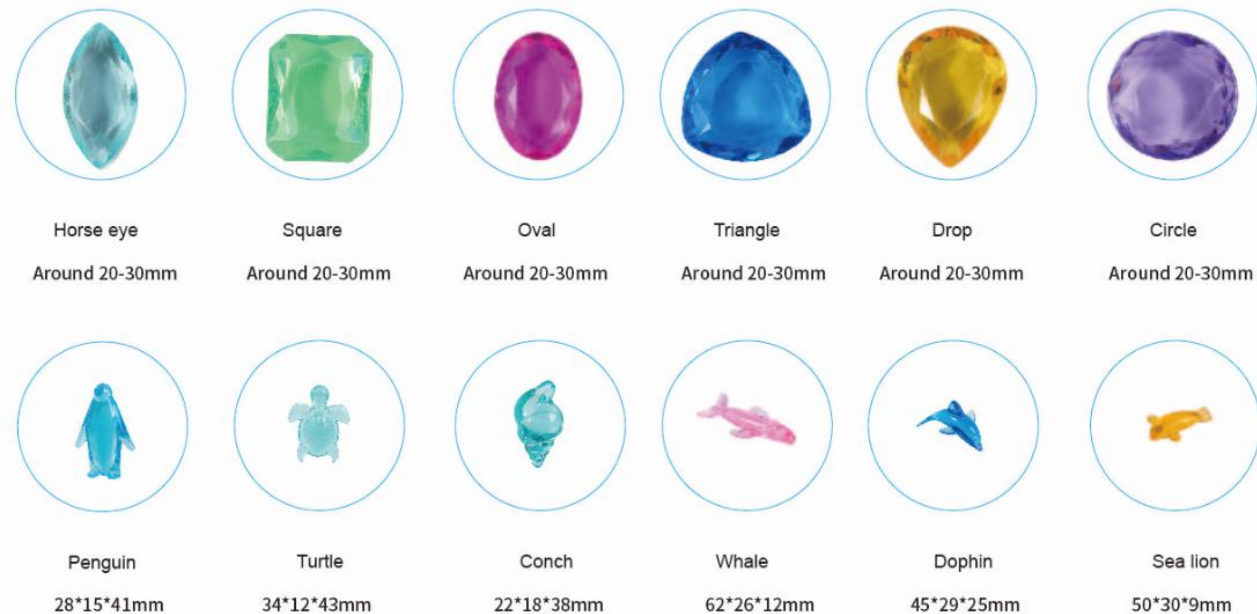

Acrylic

Acrylic

Acrylic

Acrylic-Chinese Zodiac