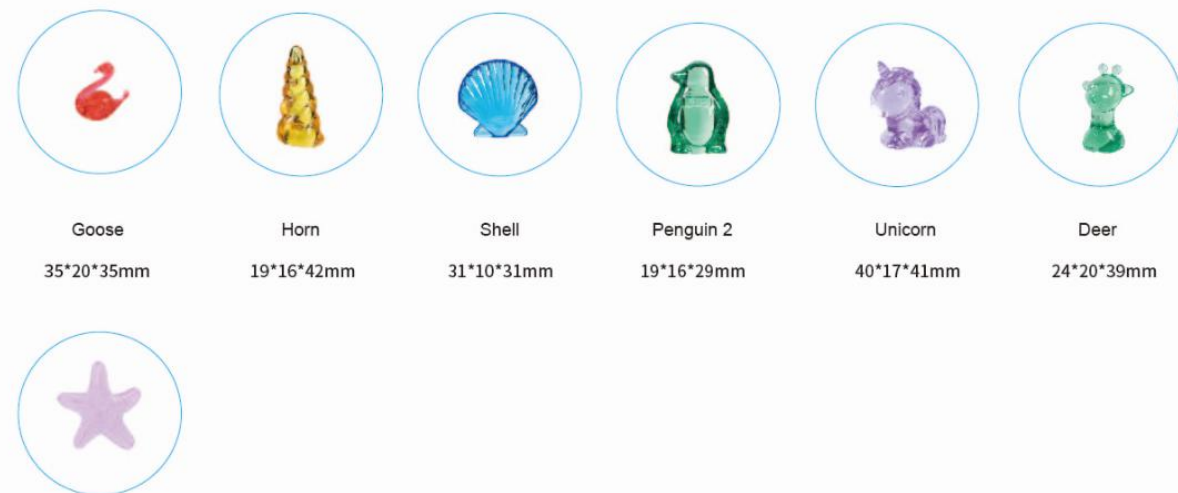

Acrylic

Acrylic-Chinese Zodiac