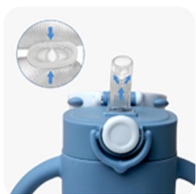

REPRESENTATIVE PRODUCTS

A Journey of Beautiful Life

BEBETOUR FEEDING SERIES

Cute shape

Material is efficient and safe

Food grade material

Petal silicone block

Multiple process

Toothbrushes with molars