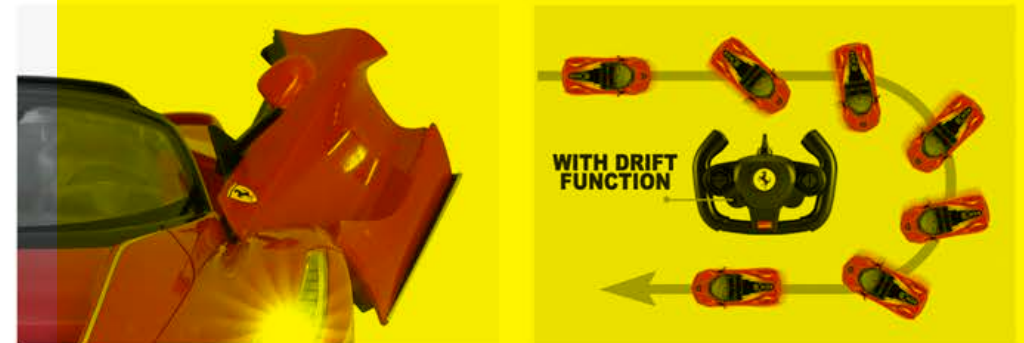

78700 1:14

78800 1:24

75800 1:14