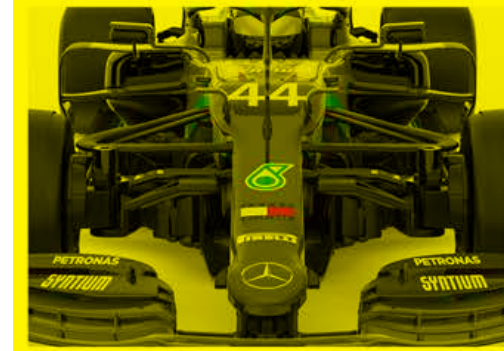

RASTAR GROUP