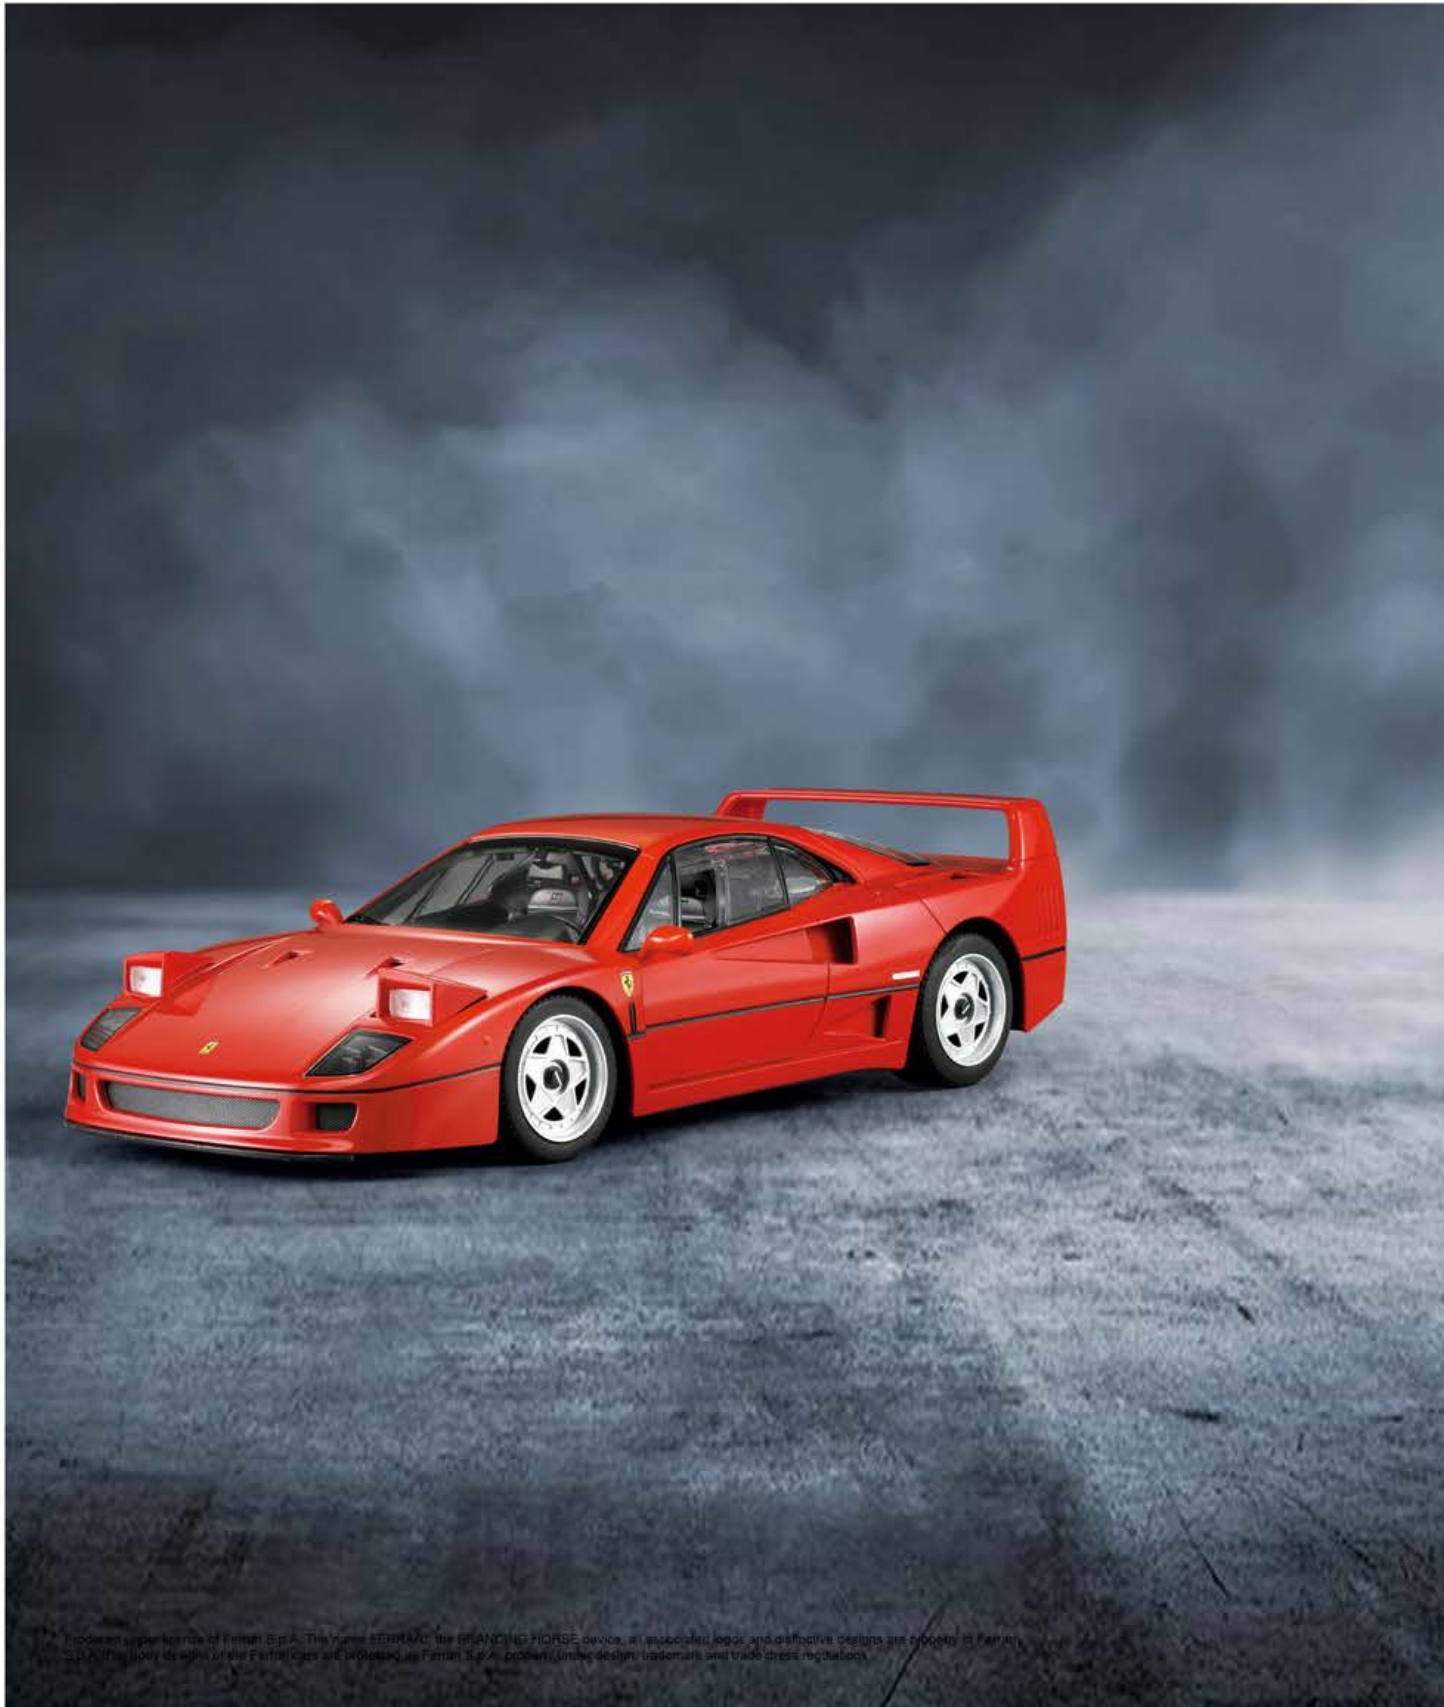

Product name, brand of Ferrari S.p.A. The name FERRARI, the PRANCING HORSE device, all associated logos and distinctive designs are property of Ferrari S.p.A. The look design of the Ferrari cars are protected as Ferrari S.p.A. property, under design, trademark and trade dress regulations.

Ferrari F40 R/C 1:14 1:24

ITEM NO.	SCALE	PCS/CTN	MEAS. Cu.M/Cu.Ft
78700(Turn on headlights by controller)	1:14	6	0.119 / 4.20
78800	1:24	18	0.099 / 3.50

SIZE OF PKG (cm)	COLOR
43x22.5x17.5(Box Size)	● Red
38.5x12x10(Box Size)	● Red