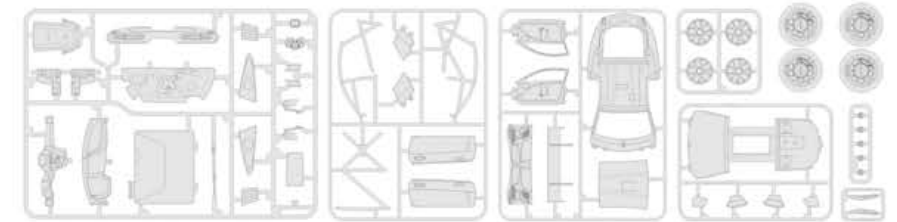

BMW M8 GTE Building Kit R/C 1:18

Item No.: 97200

Product Size(cm): 28.3*12.4*7

Package Size(cm): 43*28.5*8

Carton Size(cm): 45*30*50.5

CBM/Cu.ft: 0.068/2.4

PCS/CTN: 6

Recommended age: 8+

Color: White ○

Features:

1. Kids can be a part of the action with this emulational BMW model, the car is multifunctional, it including 74pcs builingkits, motor and remote control.
2. With one set DIY label for car body.
3. Doors can be opened by hand.
4. The car can be Forward, Reverse, Turn left, Turn right by remote control, With headlight.
5. Frequency: 2.4 G.