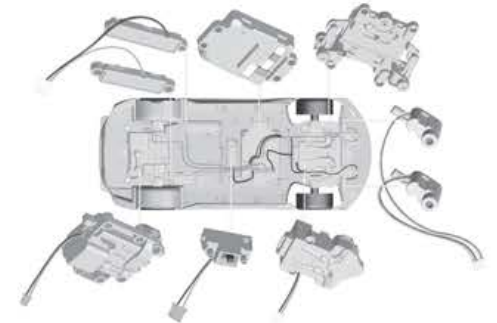

BMW M8 GTE Building Kit R/C 1:18

Item No.: 97200

Product Size(cm): 28.3*12.4*7

Package Size(cm): 43*28.5*8

Carton Size(cm): 45*30*50.5

CBM/Cu.ft: 0.068/2.4

PCS/CTN: 6

Recommended age: 8+

Color: White ○

Features:

1. Kids can be a part of the action with this emulational BMW model, the car is multifunctional, it including 74pcs builingkits, motor and remote control.
2. With one set DIY label for car body.
3. Doors can be opened by hand.
4. The car can be Forward, Reverse, Turn left, Turn right by remote control, With headlight.
5. Frequency: 2.4 G.