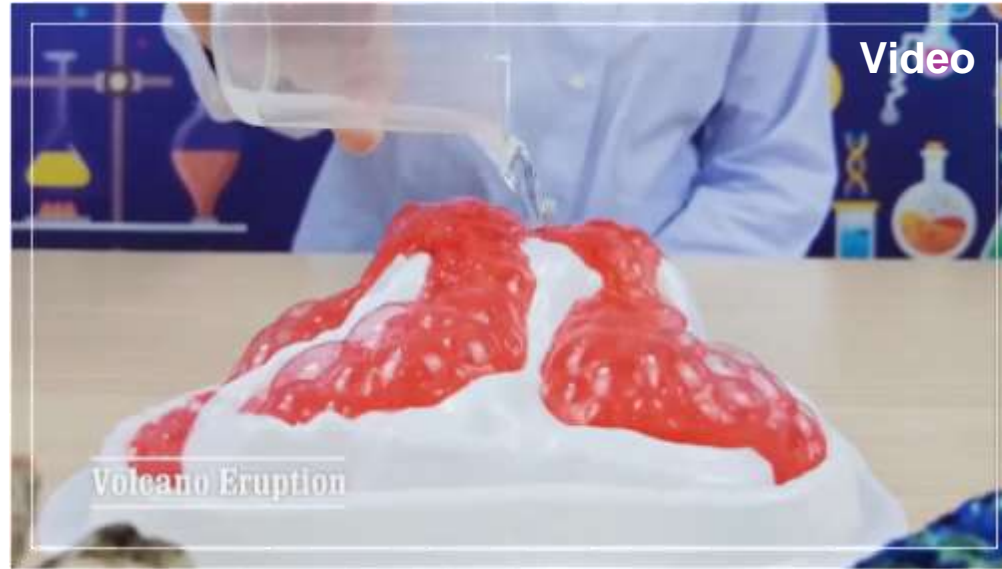

- Activity #1: Volcano Eruption
- Activity #2: Magma-Formed Rocks
- Activity #3: Triggering Lightning
- Activity #4: Roaring Thunder
- Activity #5: Tornado
- Activity #6: Rainbow
- Activity #7: Snow

Natural Phenomenon

ITEM NO: SM20408
AGES : 8+
SIZE: 245*175*60 mm
QTY/CTN: 8 SETS
CARTON SIZE: 500*200*270 mm